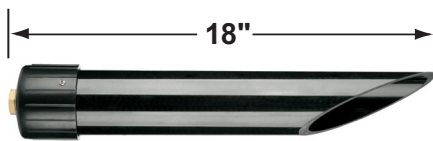

PRODUCT # :CL-735B-T-GM

•Path Lights

•Cast Brass

Mounting Pedestals

- CX-601-BK 1" PVC Mounting Pedestal, 1/2" NPT, **Black**
- CX-601-VG 1" PVC Mounting Pedestal, 1/2" NPT, **Verde Green**
- CX-602-BK 2" PVC Mounting Pedestal, 1/2" NPT, **Black**
- CX-602-VG 2" PVC Mounting Pedestal, 1/2" NPT, **Verde Green**
- CX-603-BK 3" PVC Mounting Pedestal, 1/2" NPT Female Brass Hub on top, **Black**
- CX-603-VG 3" PVC Mounting Pedestal, 1/2" NPT Female Brass Hub on top, **Verde Green**

CX-603-BK

- CX-604-BK 1" PVC Adjustable Mounting Pedestal, 1/2" NPT, **Black**
- CX-621-BK 1" PVC Cap, 1/2" NPT, **Black**
- CX-621-VG 1" PVC Cap, 1/2" NPT, **Verde Green**
- CX-622-BK 2" PVC Cap, 1/2" NPT, **Black**
- CX-622-VG 2" PVC Cap, 1/2" NPT, **Verde Green**
- CX-624-BK 3" PVC Cap, 1/2" NPT Female Brass Hub, **Black**
- CX-624-VG 3" PVC Cap, 1/2" NPT Female Brass Hub, **Verde Green**

Mounting Canopies

- CX-705B-GM Brass Flat Canopy, 1/2" NPT, **Gun Metal**
- CX-709B-GM Brass Raised Canopy, 1/2" NPT, **Gun Metal**
- CX-718B-GM 5" Brass Canopy, 3-Hole 1/2" NPT, **Gun Metal**