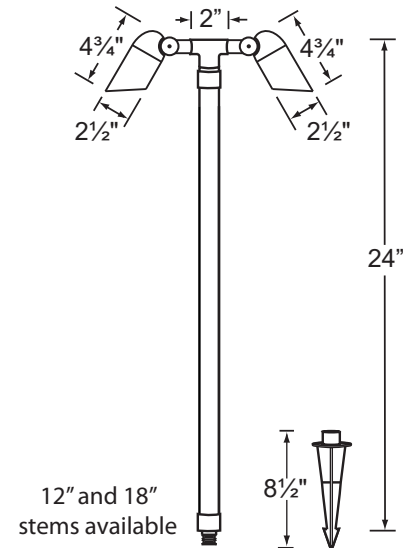

SPECIFICATION SHEET

E-Mail: sales@coronalighting.com

PRODUCT # : CL-735B-T-GM

•Path Lights

•Cast Brass

Fixture Specifications:

Housing & Shroud: Corrosion Resistant Cast Brass.

Stem: 24 inch solid brass pipe with 1/2" NPT on bottom.
18 Inch and 12 inch stems are also available.

Finish: **GM- Gun Metal.** Natural toning process.
GM finish will vary due to artistic process.
Also available in **AB**, and **SI**.

Lens: Clear and heat resistant convex glass.

Socket: Top grade fixed ceramic bi-pin socket, with
retension clip to securely hold lamp in place.

Lamps: Two 12V, MR-16, 50W max.
Available in 2xLED (3.5W & 5W) or without lamps.
See the Lamp Guide below for more information.

Gasket: Silicone double gasketed for water tight sealing

Wiring: Fixture is prewired with a 3ft 18-2 SPT2-W direct
burial cord. Wire connector sold separately.
Universal connector (**CX-839**) quick locking wire
connector (**CX-LOC**) or gel filled wire nut
(**CX-854**) is available from Corona Lighting.

Mounting Spike: Standard injection molded spike with 1/2" NPT
threaded female hub.

Electrical Notes: A remote 12V transformer is required. Options are
available from Corona Lighting.
Voltage range for LED lamps are 9V-17V.
Some assembly needed. Proper grease/lubricant is
suggested on threaded parts during installation.

Warranty: Limited lifetime warranty on fixture housing and
stem against manufacturer's defects.

AVAILABLE LED LAMPS (Corona LED lamps have a five (5) year limited warranty against manufacturer's defects)

LAMP NUMBER	WATTS	BEAM		COLOR & TEMP.	RATED HOURS	HALOGEN EQUIVALENT
		SPREAD	LUMEN			
L-ED16-3W-SP	3.5	15° Spot	270	2700K	50,000	25 Watt
L-ED16-3W-FL	3.5	45° Flood	270	2700K	50,000	25 Watt
L-ED16-3W-WF	3.5	60° Wide Flood	270	2700K	50,000	25 Watt
L-ED16-5W-SP	5	15° Spot	350	2700K	50,000	40 Watt
L-ED16-5W-FL	5	45° Flood	350	2700K	50,000	40 Watt
L-ED16-5W-WF	5	60° Wide Flood	350	2700K	50,000	40 Watt
L-ED16-COB5W-SP	5	15° Spot	450	2700K	50,000	50 Watt
L-ED16-COB5W-FL	5	38° Flood	450	2700K	50,000	50 Watt
L-ED16-COB5W-WF	5	60° Wide Flood	450	2700K	50,000	50 Watt
L-ED16-COB5W-SP3K	5	15° Spot	470	3000K	50,000	50 Watt
L-ED16-COB5W-FL3K	5	38° Flood	470	3000K	50,000	50 Watt
L-ED16-COB5W-WF3K	5	60° Wide Flood	470	3000K	50,000	50 Watt

■ Single color MR-16 LED available in AMBER, BLUE, GREEN, PURPLE, RED and VIOLET

• When ordering LED lamp with a fixture your part number should follow the format below:

• **CL** - **product #** - **Length** - **lamp** - **wattage** - **lamp angle**
CL - 735B-T-GM - 18 - L-ED16 - 5W - FL

Example: CL-735B-T-GM-18-L-ED16-5W-FL

• Corona Lighting reserves the right to make any change and/or improvement to the design and construction of this fixture without further notification.

JOB INFORMATION

TYPE: DATE:

JOB NAME & ADDRESS:

PRODUCT #:

TOTAL QUANTITY:

LAMP TYPE & WATTAGE:

TRANSFORMER:

CONTRACTOR:

SPECIFIER: