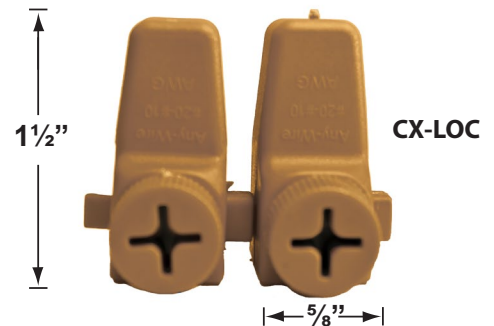

Mounting Risers

- CX-682B-GM 6" Brass Riser, 1/2" NPT Male/Female, **Gun Metal**
- CX-683B-GM 12" Brass Riser, 1/2" NPT Male/Female, **Gun Metal**
- CX-684B-GM 18" Brass Riser, 1/2" NPT Male/Female, **Gun Metal**
- CX-685B-GM 24" Brass Riser, 1/2" NPT Male/Female, **Gun Metal**

CX-682B-GM 6"

CX-683B-GM 12"

CX-684B-GM 18"

CX-685B-GM 24"

CX-705B-GM

Cable Connectors

- CX-854 Direct Burial Silicone Filled Wire Nut, **Tan**
- CX-858 Speedy Cable Connector, Supply Cable up to 10-2, **Black**
- CX-839 Universal cable connector, Supply cable up to 8-2, one/Pack **Black**
- CX-LOC Quick-Locking Silicone Filled Wire Connector, 25 Sets (50 per Pack)