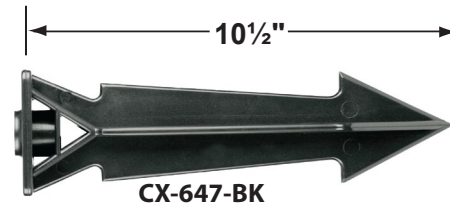

Ground Spikes

- CX-642-BK 8.5" ABS Spike, 1/2" NPT, **Black**
- CX-642-BZ 8.5" ABS Spike, 1/2" NPT, **Bronze**
- CX-643-BZ 8.5" ABS Spike, 1/2" NPT, **Bronze**

CX-647-BK

- CX-646-BK 8" ABS Spike, 1/2" NPT, **Black**
- CX-646-BR 8" ABS Spike, 1/2" NPT, **Natural Brass**
- CX-646-SS 8" ABS Spike, 1/2" NPT, **Stainless Steel**
- CX-647-BK 10.5" Heavy Duty ABS Spike, 1/2" NPT, **Black**

Cable Connectors

- CX-854 Direct Burial Silicone Filled Wire Nut, **Tan**
- CX-858 Speedy Cable Connector, Supply Cable up to 10-2, **Black**
- CX-839 Universal cable connector, Supply cable up to 8-2, one/Pack **Black**
- CX-LOC Quick-Locking Silicone Filled Wire Connector, 25 Sets (50 per Pack)