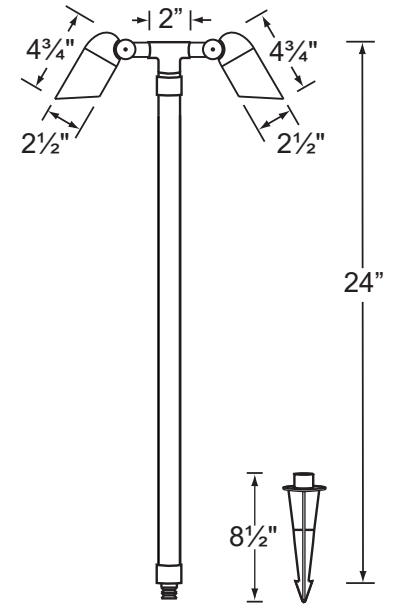

SPECIFICATION SHEET

PRODUCT # : CL-735B-T-SI

•Path Lights

•Cast Brass

Fixture Specifications:

Housing & Shroud: Corrosion Resistant Cast Brass.

Stem: 24" solid brass pipe with 1/2" NPT on bottom.

Finish: **SI- Silver Plated.** Natural toning process. Also available in **AB**, and **GM**.

Lens: Clear and heat resistant convex glass.

Socket: Top grade fixed ceramic bi-pin socket, with retention clip to securely hold lamp in place.

Lamps: Two 12V, MR-16, 50W max. Available in 2xLED (3.5W & 5W) or without lamp. See the Lamp Guide below for more information.

Gasket: Silicone double gasketed for water tight sealing

Wiring:

Fixture is prewired with a 3ft 18-2 SPT2-W direct burial cord. Wire connector sold separately. Universal connector (**CX-839**) quick locking wire connector (**CX-LOC**) or gel filled wire nut (**CX-854**) is available from Corona Lighting.

Mounting Spike:

Standard injection molded spike with 1/2" NPT threaded female hub.

Electrical Notes:

A remote 12V transformer is required. Options are available from Corona Lighting. Voltage range for LED lamps are 9V-17V. Some assembly needed. Proper grease/lubricant is suggested on threaded parts during installation.

Warranty:

Limited lifetime warranty on fixture housing and stem against manufacturer's defects.

LED
2x 3.5W & 5W

AVAILABLE LED LAMPS (Corona LED lamps have a five (5) year limited warranty against manufacturer's defects)

LAMP NUMBER	WATTS	BEAM		COLOR & TEMP.	RATED HOURS	HALOGEN EQUIVALENT
		SPREAD	LUMEN			
L-ED16-3W-SP	3.5	15° Spot	270	2700K	50,000	25 Watt
L-ED16-3W-FL	3.5	45° Flood	270	2700K	50,000	25 Watt
L-ED16-3W-WF	3.5	60° Wide Flood	270	2700K	50,000	25 Watt
L-ED16-5W-SP	5	15° Spot	350	2700K	50,000	40 Watt
L-ED16-5W-FL	5	45° Flood	350	2700K	50,000	40 Watt
L-ED16-5W-WF	5	60° Wide Flood	350	2700K	50,000	40 Watt
L-ED16-COB5W-SP	5	15° Spot	450	2700K	50,000	50 Watt
L-ED16-COB5W-FL	5	38° Flood	450	2700K	50,000	50 Watt
L-ED16-COB5W-WF	5	60° Wide Flood	450	2700K	50,000	50 Watt
L-ED16-COB5W-SP3K	5	15° Spot	470	3000K	50,000	50 Watt
L-ED16-COB5W-FL3K	5	38° Flood	470	3000K	50,000	50 Watt
L-ED16-COB5W-WF3K	5	60° Wide Flood	470	3000K	50,000	50 Watt

■ Single color MR-16 LED available in AMBER, BLUE, GREEN, PURPLE, RED and VIOLET

JOB INFORMATION

TYPE: _____ DATE: _____

JOB NAME & ADDRESS: _____

PRODUCT #:

TOTAL QUANTITY:

LAMP TYPE & WATTAGE:

TRANSFORMER:

CONTRACTOR:

SPECIFIER:

• When ordering LED lamp with a fixture your part number should follow the format below:

• CL - product # - lamp - wattage - lamp angle

CL - 735B-T-SI - L-ED16 - 5W - FL

Example: CL-735B-T-SI-L-ED16-5W-FL

• Corona Lighting reserves the right to make any change and/or improvement to the design and construction of this fixture without further notification.