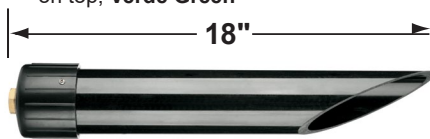

PRODUCT # : CL-735B-T-SI

•Path Lights

•Cast Brass

Mounting Pedestals

- CX-601-BK 1" PVC Mounting Pedestal, 1/2" NPT, **Black**
- CX-601-VG 1" PVC Mounting Pedestal, 1/2" NPT, **Verde Green**
- CX-602-BK 2" PVC Mounting Pedestal, 1/2" NPT, **Black**
- CX-602-VG 2" PVC Mounting Pedestal, 1/2" NPT, **Verde Green**
- CX-603-BK 3" PVC Mounting Pedestal, 1/2" NPT Female Brass Hub on top, **Black**
- CX-603-VG 3" PVC Mounting Pedestal, 1/2" NPT Female Brass Hub on top, **Verde Green**

CX-603-BK