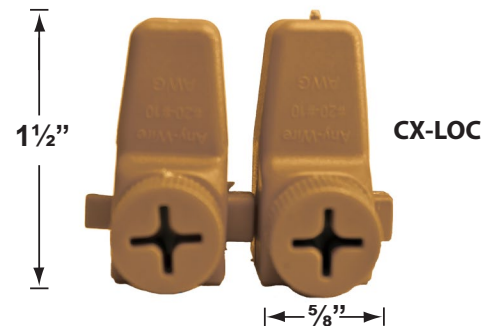

SPECIFICATION SHEET

PRODUCT # : CL-735B-T-SI

•Path Lights

•Cast Brass

Fixture Specifications:

Housing & Shroud: Corrosion Resistant Cast Brass.

Stem: 24" solid brass pipe with 1/2" NPT on bottom.

Finish: **SI- Silver Plated.** Natural toning process. Also available in **AB**, and **GM**.

• For MR-16 Lenses and Louvers, you will need the CX-238

Ground Spikes

- CX-642-BK 8.5" ABS Spike, 1/2" NPT, **Black**
- CX-642-BZ 8.5" ABS Spike, 1/2" NPT, **Bronze**
- CX-643-BZ 8.5" ABS Spike, 1/2" NPT, **Bronze**

Cable Connectors

- CX-854 Direct Burial Silicone Filled Wire Nut, **Tan**
- CX-858 Speedy Cable Connector, Supply Cable up to 10-2, **Black**
- CX-839 Universal cable connector, Supply cable up to 8-2, one/Pack **Black**
- CX-LOC Quick-Locking Silicone Filled Wire Connector, 25 Sets (50 per Pack)