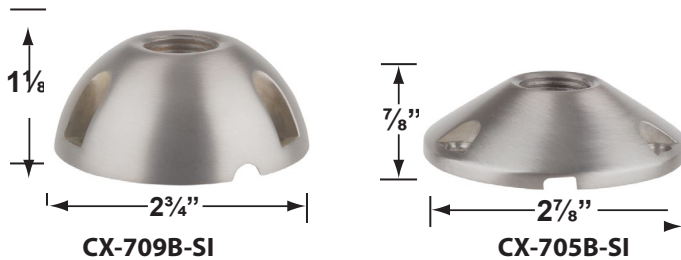

CX-705B-SI

Mounting Canopies

- CX-705B-SI Brass Flat Canopy, 1/2" NPT, **Silver Plated**
- CX-709B-SI Brass Raised Canopy, 1/2" NPT, **Silver Plated**

CX-709B-SI