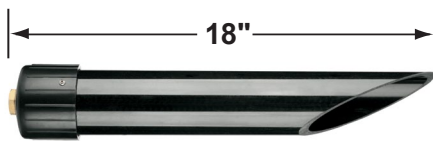

PRODUCT # : CL-745B-SI

•Path Lights

•Solid Brass

Mounting Pedestals

- CX-601-BK 1" PVC Mounting Pedestal, 1/2" NPT, **Black**
- CX-601-VG 1" PVC Mounting Pedestal, 1/2" NPT, **Verde Green**
- CX-602-BK 2" PVC Mounting Pedestal, 1/2" NPT, **Black**
- CX-602-VG 2" PVC Mounting Pedestal, 1/2" NPT, **Verde Green**
- CX-603-BK 3" PVC Mounting Pedestal, 1/2" NPT Female Brass Hub on top, **Black**
- CX-603-VG 3" PVC Mounting Pedestal, 1/2" NPT Female Brass Hub on top, **Verde Green**

CX-603-BK

- CX-604-BK 1" PVC Adjustable Mounting Pedestal, 1/2" NPT, **Black**
- CX-621-BK 1" PVC Cap, 1/2" NPT, **Black**
- CX-621-VG 1" PVC Cap, 1/2" NPT, **Verde Green**
- CX-622-BK 2" PVC Cap, 1/2" NPT, **Black**
- CX-622-VG 2" PVC Cap, 1/2" NPT, **Verde Green**
- CX-624-BK 3" PVC Cap, 1/2" NPT Female Brass Hub, **Black**
- CX-624-VG 3" PVC Cap, 1/2" NPT Female Brass Hub, **Verde Green**