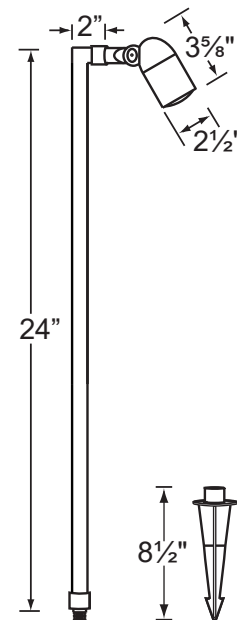

AVAILABLE LED LAMPS (Corona LED lamps have a five (5) year limited warranty against manufacturer's defects)

LAMP NUMBER	WATTS	BEAM		COLOR & TEMP.	RATED HOURS	HALOGEN EQUIVALENT
		SPREAD	LUMEN			
L-ED16-3W-SP	3.5	15° Spot	270	2700K	50,000	25 Watt
L-ED16-3W-FL	3.5	45° Flood	270	2700K	50,000	25 Watt
L-ED16-3W-WF	3.5	60° Wide Flood	270	2700K	50,000	25 Watt
L-ED16-5W-SP	5	15° Spot	350	2700K	50,000	40 Watt
L-ED16-5W-FL	5	45° Flood	350	2700K	50,000	40 Watt
L-ED16-5W-WF	5	60° Wide Flood	350	2700K	50,000	40 Watt
L-ED16-COB5W-SP	5	15° Spot	450	2700K	50,000	50 Watt
L-ED16-COB5W-FL	5	38° Flood	450	2700K	50,000	50 Watt
L-ED16-COB5W-WF	5	60° Wide Flood	450	2700K	50,000	50 Watt
L-ED16-COB5W-SP3K	5	15° Spot	470	3000K	50,000	50 Watt
L-ED16-COB5W-FL3K	5	38° Flood	470	3000K	50,000	50 Watt
L-ED16-COB5W-WF3K	5	60° Wide Flood	470	3000K	50,000	50 Watt

■ Single color MR-16 LED available in AMBER, BLUE, GREEN, PURPLE, RED and VIOLET

JOB INFORMATION

TYPE: _____ DATE: _____

JOB NAME & ADDRESS: _____

PRODUCT #: _____

TOTAL QUANTITY: _____

LAMP TYPE & WATTAGE: _____

TRANSFORMER: _____

CONTRACTOR: _____

SPECIFIER: _____

• When ordering LED lamp with a fixture your part number should follow the format below:

• CL - product # - lamp - wattage - lamp angle

CL - 745B-SI - L-ED16 - 5W - FL

Example: CL-745B-SI-L-ED16-5W-FL

• Corona Lighting reserves the right to make any change and/or improvement to the design and construction of this fixture without further notification.