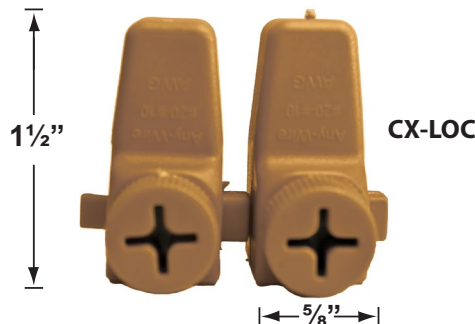

SPECIFICATION SHEET

PRODUCT # : CL-745B-SI

•Path Lights

•Cast Brass

Fixture Specifications:

Housing & Shroud: Corrosion resistant cast brass.

Stem: 24 inch solid brass pipe with 1/2" NPT on bottom

Finish: **SI- Silver Plated.** Natural toning process. Also available in **AB-** Antique Bronze.

•Path Lights

•Solid Brass

Mounting Pedestals

- CX-601-BK 1" PVC Mounting Pedestal, 1/2" NPT, **Black**
- CX-601-VG 1" PVC Mounting Pedestal, 1/2" NPT, **Verde Green**
- CX-602-BK 2" PVC Mounting Pedestal, 1/2" NPT, **Black**
- CX-602-VG 2" PVC Mounting Pedestal, 1/2" NPT, **Verde Green**
- CX-603-BK 3" PVC Mounting Pedestal, 1/2" NPT Female Brass Hub on top, **Black**
- CX-603-VG 3" PVC Mounting Pedestal, 1/2" NPT Female Brass Hub on top, **Verde Green**

CX-LOC

Cable Connectors

- CX-854 Direct Burial Silicone Filled Wire Nut, **Tan**
- CX-858 Speedy Cable Connector, Supply Cable up to 10-2, **Black**
- CX-839 Universal cable connector, Supply cable up to 8-2, one/Pack **Black**
- CX-LOC Quick-Locking Silicone Filled Wire Connector, 25 Sets (50 per Pack)