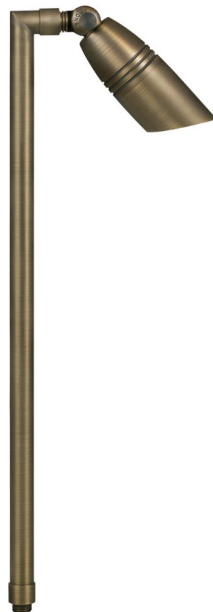

SPECIFICATION SHEET

PRODUCT # : CL-752B-AB

•Path Lights

•Cast Brass

Fixture Specifications:

Housing & Shroud: Corrosion Resistant Cast Brass.

Stem: 24" solid brass pipe with 1/2" NPT on bottom.
18" stem also available.

Finish: **AB- Antique Bronze.** Natural toning process.
AB finish will vary due to artistic process.
Also available in **GM**, and **SI**

Lens: Clear and heat resistant convex glass.

Socket: Top grade fixed ceramic bi-pin socket, with lamp retention clip to securely hold lamp in place.

Lamp: 12V, MR-16, 50W max.
Available in LED (3.5W & 5W) or without lamp.
See the Lamp Guide below for more information.

Gasket: Silicone double gasketed for water tight sealing.

Knuckle: Adjustable cast brass knuckle with thumb screw

Wiring: Fixture is prewired with a 3-ft 18-2 SPT2-W direct burial cord. Wire connector available separately. Universal connector (**CX-839**) silicone filled wire nut (**CX-854**) or quick locking wire connector (**CX-LOC**) are available from Corona Lighting.

Mounting Spike: Standard injection molded spike with 1/2" NPT threaded female hub.

Electrical Notes: A remote 12V transformer is required. Options are available from Corona Lighting. Voltage range for LED lamps are 9V-17V. Some assembly needed. Proper grease/lubricant is suggested on threaded parts during installation.

Warranty: Limited lifetime warranty on fixture housing and stem against manufacturer's defects.

3.5W and 5W