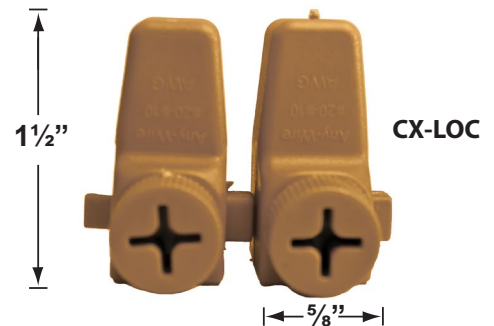

SPECIFICATION SHEET

PRODUCT # : CL-752B-AB

•Path Lights

•Cast Brass

Fixture Specifications:

Housing & Shroud: Corrosion Resistant Cast Brass.

Stem: 24" solid brass pipe with 1/2" NPT on bottom.
18" stem also available.

Mounting Risers

- CX-682B-AB 6" Brass Riser, 1/2" NPT Male/Female, **Antique Bronze**
- CX-683B-AB 12" Brass Riser, 1/2" NPT Male/Female, **Antique Bronze**
- CX-684B-AB 18" Brass Riser, 1/2" NPT Male/Female, **Antique Bronze**
- CX-685B-AB 24" Brass Riser, 1/2" NPT Male/Female, **Antique Bronze**

CX-682B-AB 6"

CX-683B-AB 12"

CX-684B-AB 18"

CX-685B-AB 24"

CX-705B-AB

Cable Connectors

- CX-854 Direct Burial Silicone Filled Wire Nut, **Tan**
- CX-858 Speedy Cable Connector, Supply Cable up to 10-2, **Black**
- CX-839 Universal cable connector, Supply cable up to 8-2, one/Pack **Black**
- CX-LOC Quick-Locking Silicone Filled Wire Connector, 25 Sets (50 per Pack)