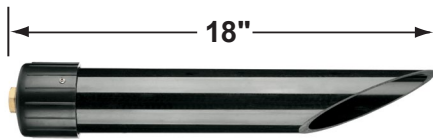

ACCESSORIES SHEET

PRODUCT # : CL-752B-AB

•Path Lights

• Cast Brass

Mounting Pedestals

- CX-601-BK 1" PVC Mounting Pedestal, 1/2" NPT, **Black**
- CX-601-VG 1" PVC Mounting Pedestal, 1/2" NPT, **Verde Green**
- CX-602-BK 2" PVC Mounting Pedestal, 1/2" NPT, **Black**
- CX-602-VG 2" PVC Mounting Pedestal, 1/2" NPT, **Verde Green**
- CX-603-BK 3" PVC Mounting Pedestal, 1/2" NPT Female Brass Hub on top, **Black**
- CX-603-VG 3" PVC Mounting Pedestal, 1/2" NPT Female Brass Hub on top, **Verde Green**

CX-603-BK

- CX-604-BK 1" PVC Adjustable Mounting Pedestal, 1/2" NPT, **Black**
- CX-621-BK 1" PVC Cap, 1/2" NPT, **Black**
- CX-621-VG 1" PVC Cap, 1/2" NPT, **Verde Green**
- CX-622-BK 2" PVC Cap, 1/2" NPT, **Black**
- CX-622-VG 2" PVC Cap, 1/2" NPT, **Verde Green**
- CX-624-BK 3" PVC Cap, 1/2" NPT Female Brass Hub, **Black**
- CX-624-VG 3" PVC Cap, 1/2" NPT Female Brass Hub, **Verde Green**

Mounting Canopies

- CX-705B-AB Brass Flat Canopy, 1/2" NPT, **Antique Bronze**
- CX-709B-AB Brass Raised Canopy, 1/2" NPT, **Antique Bronze**
- CX-718B-AB 5" Brass Canopy, 3-Hole 1/2" NPT, **Antique Bronze**