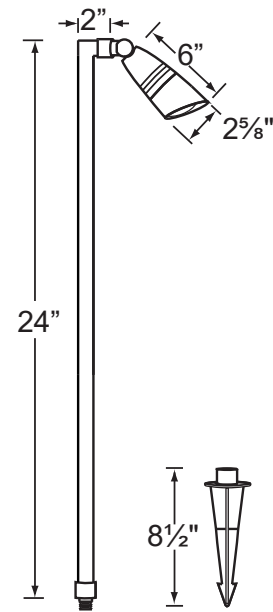

AVAILABLE LED LAMPS (Corona LED lamps have a five (5) year limited warranty against manufacturer's defects)

LAMP NUMBER	WATTS	BEAM		COLOR & TEMP.	RATED HOURS	HALOGEN EQUIVALENT
		SPREAD	LUMEN			
L-ED16-3W-SP	3.5	15° Spot	270	2700K	50,000	25 Watt
L-ED16-3W-FL	3.5	45° Flood	270	2700K	50,000	25 Watt
L-ED16-3W-WF	3.5	60° Wide Flood	270	2700K	50,000	25 Watt
L-ED16-5W-SP	5	15° Spot	350	2700K	50,000	40 Watt
L-ED16-5W-FL	5	45° Flood	350	2700K	50,000	40 Watt
L-ED16-5W-WF	5	60° Wide Flood	350	2700K	50,000	40 Watt
L-ED16-COB5W-SP	5	15° Spot	450	2700K	50,000	50 Watt
L-ED16-COB5W-FL	5	38° Flood	450	2700K	50,000	50 Watt
L-ED16-COB5W-WF	5	60° Wide Flood	450	2700K	50,000	50 Watt
L-ED16-COB5W-SP3K	5	15° Spot	470	3000K	50,000	50 Watt
L-ED16-COB5W-FL3K	5	38° Flood	470	3000K	50,000	50 Watt
L-ED16-COB5W-WF3K	5	60° Wide Flood	470	3000K	50,000	50 Watt

■ Single color MR-16 LED available in AMBER, BLUE, GREEN, PURPLE, RED and VIOLET

• When ordering LED lamp with a fixture your part number should follow the format below:

• CL - product # - lamp - wattage - lamp angle

CL - 752B-AB - L-ED16 - 5W - FL

Example: CL-752B-AB-L-ED16-5W-FL

JOB INFORMATION

TYPE: DATE:

JOB NAME & ADDRESS:

PRODUCT #:

TOTAL QUANTITY:

LAMP TYPE & WATTAGE:

TRANSFORMER:

CONTRACTOR:

SPECIFIER: