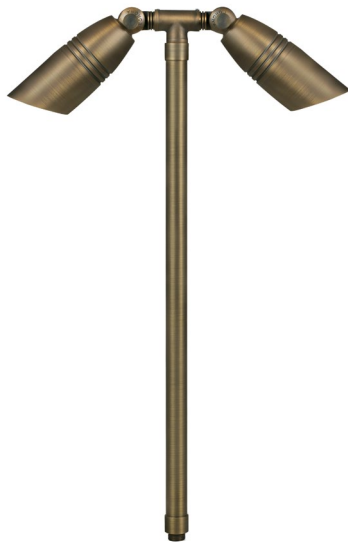

•Path Lights

• Cast Brass

Fixture Specifications:

Housing & Shroud: Corrosion Resistant Cast Brass.

Stem: 24 inch solid brass pipe with 1/2" NPT on bottom.
18 Inch and 12 inch stems are also available.

Finish: **AB- Antique Bronze.** Natural toning process.
AB finish will vary due to artistic process.
Also available in **GM**, and **SI**

Lens: Clear and heat resistant convex glass.

Socket: Top grade fixed ceramic bi-pin socket, with lamp retention clip to securely hold lamp in place.

Lamps: Two 12V, MR-16, 50W max.
Available in 2xLED (3.5W & 5W) or without lamps.
See the Lamp Guide below for more information.

Gasket: Silicone double gasketed for water tight sealing.

Knuckle: Adjustable cast brass knuckle with thumb screw

Wiring: Fixture is prewired with a 3-ft 18-2 SPT2-W direct burial cord. Wire connector available separately. Universal connector (**CX-839**) silicone filled wire nut (**CX-854**) or quick locking wire connector (**CX-LOC**) are available from Corona Lighting.

Mounting Spike: Standard injection molded spike with 1/2" NPT threaded female hub.

Electrical Notes: A remote 12V transformer is required. Options are available from Corona Lighting. Voltage range for LED lamps are 9V-17V. Some assembly needed. Proper grease/lubricant is suggested on threaded parts during installation.

Warranty: Limited lifetime warranty on fixture housing and stem against manufacturer's defects.

AVAILABLE LED LAMPS (Corona LED lamps have a five (5) year limited warranty against manufacturer's defects)

LAMP NUMBER	WATTS	BEAM		COLOR & TEMP.	RATED HOURS	HALOGEN EQUIVALENT
		SPREAD	LUMEN			
L-ED16-3W-SP	3.5	15° Spot	270	2700K	50,000	25 Watt
L-ED16-3W-FL	3.5	45° Flood	270	2700K	50,000	25 Watt
L-ED16-3W-WF	3.5	60° Wide Flood	270	2700K	50,000	25 Watt
L-ED16-5W-SP	5	15° Spot	350	2700K	50,000	40 Watt
L-ED16-5W-FL	5	45° Flood	350	2700K	50,000	40 Watt
L-ED16-5W-WF	5	60° Wide Flood	350	2700K	50,000	40 Watt
L-ED16-COB5W-SP	5	15° Spot	450	2700K	50,000	50 Watt
L-ED16-COB5W-FL	5	38° Flood	450	2700K	50,000	50 Watt
L-ED16-COB5W-WF	5	60° Wide Flood	450	2700K	50,000	50 Watt
L-ED16-COB5W-SP3K	5	15° Spot	470	3000K	50,000	50 Watt
L-ED16-COB5W-FL3K	5	38° Flood	470	3000K	50,000	50 Watt
L-ED16-COB5W-WF3K	5	60° Wide Flood	470	3000K	50,000	50 Watt

■ Single color MR-16 LED available in AMBER, BLUE, GREEN, PURPLE, RED and VIOLET

JOB INFORMATION

TYPE: _____ DATE: _____

JOB NAME & ADDRESS: _____

PRODUCT #: _____

TOTAL QUANTITY: _____

LAMP TYPE & WATTAGE: _____

TRANSFORMER: _____

CONTRACTOR: _____

SPECIFIER: _____

• When ordering LED lamp with a fixture your part number should follow the format below:

• **CL** - **product #** - **Length** - **lamp** - **wattage** - **lamp angle**
CL -752B-T-AB - 18 - L-ED16 - 5W - FL

Example: CL-752B-T-AB-18-L-ED16-5W-FL

• Corona Lighting reserves the right to make any change and/or improvement to the design and construction of this fixture without further notification.