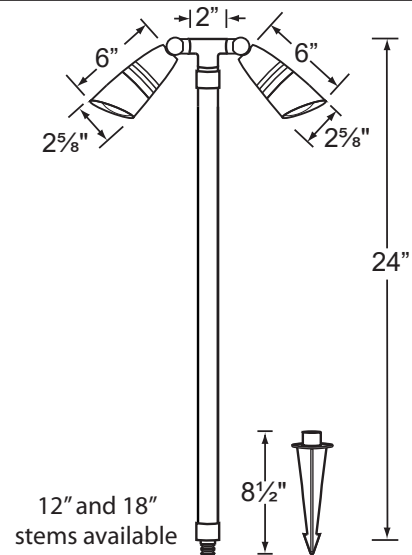

•Path Lights

• Cast Brass

Fixture Specifications:

Housing & Shroud: Corrosion Resistant Cast Brass.

Stem: 24 inch solid brass pipe with 1/2" NPT on bottom.
18 Inch and 12 inch stems are also available.

Finish: **AB- Antique Bronze.** Natural toning process.
AB finish will vary due to artistic process.
Also available in **GM**, and **SI**

Lens: Clear and heat resistant convex glass.

Socket: Top grade fixed ceramic bi-pin socket, with lamp retention clip to securely hold lamp in place.

Lamps: Two 12V, MR-16, 50W max.
Available in 2xLED (3.5W & 5W) or without lamps.
See the Lamp Guide below for more information.

Gasket: Silicone double gasketed for water tight sealing.

Knuckle: Adjustable cast brass knuckle with thumb screw

Wiring: Fixture is prewired with a 3-ft 18-2 SPT2-W direct burial cord. Wire connector available separately. Universal connector (**CX-839**) silicone filled wire nut (**CX-854**) or quick locking wire connector (**CX-LOC**) are available from Corona Lighting.

Mounting Spike: Standard injection molded spike with 1/2" NPT threaded female hub.

Electrical Notes: A remote 12V transformer is required. Options are available from Corona Lighting. Voltage range for LED lamps are 9V-17V. Some assembly needed. Proper grease/lubricant is suggested on threaded parts during installation.

Warranty: Limited lifetime warranty on fixture housing and stem against manufacturer's defects.

AVAILABLE LED LAMPS (Corona LED lamps have a five (5) year limited warranty against manufacturer's defects)

LAMP NUMBER	WATTS	BEAM		COLOR & TEMP.	RATED HOURS	HALOGEN EQUIVALENT
		SPREAD	LUMEN			
L-ED16-3W-SP	3.5	15° Spot	270	2700K	50,000	25 Watt
L-ED16-3W-FL	3.5	45° Flood	270	2700K	50,000	25 Watt
L-ED16-3W-WF	3.5	60° Wide Flood	270	2700K	50,000	25 Watt
L-ED16-5W-SP	5	15° Spot	350	2700K	50,000	40 Watt
L-ED16-5W-FL	5	45° Flood	350	2700K	50,000	40 Watt
L-ED16-5W-WF	5	60° Wide Flood	350	2700K	50,000	40 Watt
L-ED16-COB5W-SP	5	15° Spot	450	2700K	50,000	50 Watt
L-ED16-COB5W-FL	5	38° Flood	450	2700K	50,000	50 Watt
L-ED16-COB5W-WF	5	60° Wide Flood	450	2700K	50,000	50 Watt
L-ED16-COB5W-SP3K	5	15° Spot	470	3000K	50,000	50 Watt
L-ED16-COB5W-FL3K	5	38° Flood	470	3000K	50,000	50 Watt
L-ED16-COB5W-WF3K	5	60° Wide Flood	470	3000K	50,000	50 Watt

■ Single color MR-16 LED available in AMBER, BLUE, GREEN, PURPLE, RED and VIOLET

JOB INFORMATION

TYPE: _____ DATE: _____

JOB NAME & ADDRESS: _____

PRODUCT #: _____

TOTAL QUANTITY: _____

LAMP TYPE & WATTAGE: _____

TRANSFORMER: _____

CONTRACTOR: _____

SPECIFIER: _____

• When ordering LED lamp with a fixture your part number should follow the format below:

• **CL** - **product #** - **Length** - **lamp** - **wattage** - **lamp angle**
CL -752B-T-AB - 18 - L-ED16 - 5W - FL

Example: CL-752B-T-AB-18-L-ED16-5W-FL

• Corona Lighting reserves the right to make any change and/or improvement to the design and construction of this fixture without further notification.