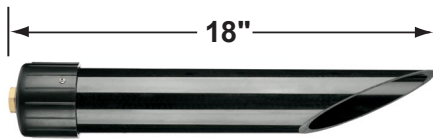

ACCESSORIES SHEET

PRODUCT # : CL-752B-T-AB

•Path Lights

• Cast Brass

Mounting Pedestals

- CX-601-BK 1" PVC Mounting Pedestal, 1/2" NPT, **Black**
- CX-601-VG 1" PVC Mounting Pedestal, 1/2" NPT, **Verde Green**
- CX-602-BK 2" PVC Mounting Pedestal, 1/2" NPT, **Black**
- CX-602-VG 2" PVC Mounting Pedestal, 1/2" NPT, **Verde Green**
- CX-603-BK 3" PVC Mounting Pedestal, 1/2" NPT Female Brass Hub on top, **Black**
- CX-603-VG 3" PVC Mounting Pedestal, 1/2" NPT Female Brass Hub on top, **Verde Green**

CX-603-BK

- CX-604-BK 1" PVC Adjustable Mounting Pedestal, 1/2" NPT, **Black**
- CX-621-BK 1" PVC Cap, 1/2" NPT, **Black**
- CX-621-VG 1" PVC Cap, 1/2" NPT, **Verde Green**
- CX-622-BK 2" PVC Cap, 1/2" NPT, **Black**
- CX-622-VG 2" PVC Cap, 1/2" NPT, **Verde Green**
- CX-624-BK 3" PVC Cap, 1/2" NPT Female Brass Hub, **Black**
- CX-624-VG 3" PVC Cap, 1/2" NPT Female Brass Hub, **Verde Green**

Mounting Canopies

- CX-705B-AB Brass Flat Canopy, 1/2" NPT, **Antique Bronze**
- CX-709B-AB Brass Raised Canopy, 1/2" NPT, **Antique Bronze**
- CX-718B-AB 5" Brass Canopy, 3-Hole 1/2" NPT, **Antique Bronze**