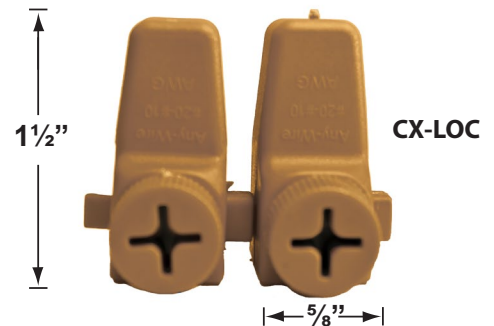

SPECIFICATION SHEET

PRODUCT # : CL-752B-T-GM

•Path Lights

•Cast Brass

Fixture Specifications:

- Housing & Shroud:** Corrosion Resistant Cast Brass.
- Stem:** 24 inch solid brass pipe with 1/2" NPT on bottom. 18 Inch and 12 inch stems are also available.
- Finish:** **GM- Gun Metal.** Natural toning process. GM finish will vary due to artistic process. Also available in **AB**, and **SI**
- Socket:** Clear and heat resistant convex glass.
- Lens:** Top grade fixed ceramic bi-pin socket, with lamp retension clip to securely hold lamp in place.
- Lamps:** Two 12V, MR-16, 50W max. Available in 2xLED (3.5W & 5W) or without lamp. See the Lamp Guide below for more information.
- Gasket:** Silicone double gasketed for water tight sealing.
- Knuckle:** Adjustable cast brass knuckle with thumb screw

Mounting Risers

- CX-682B-GM 6" Brass Riser, 1/2" NPT Male/Female, **Gun Metal**
- CX-683B-GM 12" Brass Riser, 1/2" NPT Male/Female, **Gun Metal**
- CX-684B-GM 18" Brass Riser, 1/2" NPT Male/Female, **Gun Metal**
- CX-685B-GM 24" Brass Riser, 1/2" NPT Male/Female, **Gun Metal**

CX-682B-GM 6"

CX-683B-GM 12"

CX-684B-GM 18"

CX-685B-GM 24"

CX-705B-GM

Cable Connectors

- CX-854 Direct Burial Silicone Filled Wire Nut, **Tan**
- CX-858 Speedy Cable Connector, Supply Cable up to 10-2, **Black**
- CX-839 Universal cable connector, Supply cable up to 8-2, one/Pack **Black**
- CX-LOC Quick-Locking Silicone Filled Wire Connector, 25 Sets (50 per Pack)