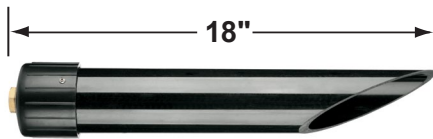

PRODUCT # : CL-752B-T-GM

•Path Lights

• Cast Brass

Mounting Pedestals

- CX-601-BK 1" PVC Mounting Pedestal, 1/2" NPT, **Black**
- CX-601-VG 1" PVC Mounting Pedestal, 1/2" NPT, **Verde Green**
- CX-602-BK 2" PVC Mounting Pedestal, 1/2" NPT, **Black**
- CX-602-VG 2" PVC Mounting Pedestal, 1/2" NPT, **Verde Green**
- CX-603-BK 3" PVC Mounting Pedestal, 1/2" NPT Female Brass Hub on top, **Black**
- CX-603-VG 3" PVC Mounting Pedestal, 1/2" NPT Female Brass Hub on top, **Verde Green**

CX-603-BK

- CX-604-BK 1" PVC Adjustable Mounting Pedestal, 1/2" NPT, **Black**
- CX-621-BK 1" PVC Cap, 1/2" NPT, **Black**
- CX-621-VG 1" PVC Cap, 1/2" NPT, **Verde Green**
- CX-622-BK 2" PVC Cap, 1/2" NPT, **Black**
- CX-622-VG 2" PVC Cap, 1/2" NPT, **Verde Green**
- CX-624-BK 3" PVC Cap, 1/2" NPT Female Brass Hub, **Black**
- CX-624-VG 3" PVC Cap, 1/2" NPT Female Brass Hub, **Verde Green**

Mounting Canopies

- CX-705B-GM Brass Flat Canopy, 1/2" NPT, **Gun Metal**
- CX-709B-GM Brass Raised Canopy, 1/2" NPT, **Gun Metal**
- CX-718B-GM 5" Brass Canopy, 3-Hole 1/2" NPT, **Gun Metal**