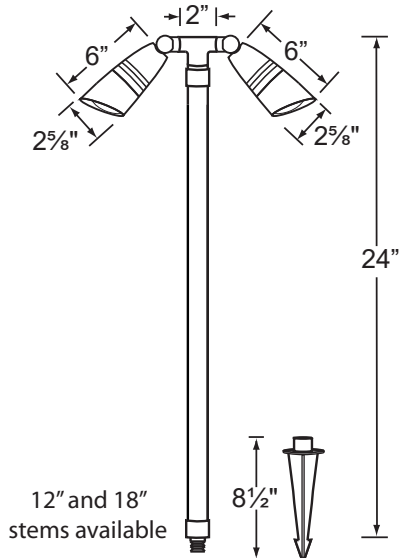

AVAILABLE LED LAMPS (Corona LED lamps have a five (5) year limited warranty against manufacturer's defects)

LAMP NUMBER	WATTS	BEAM		COLOR & TEMP.	RATED HOURS	HALOGEN EQUIVALENT
		SPREAD	LUMEN			
L-ED16-3W-SP	3.5	15° Spot	270	2700K	50,000	25 Watt
L-ED16-3W-FL	3.5	45° Flood	270	2700K	50,000	25 Watt
L-ED16-3W-WF	3.5	60° Wide Flood	270	2700K	50,000	25 Watt
L-ED16-5W-SP	5	15° Spot	350	2700K	50,000	40 Watt
L-ED16-5W-FL	5	45° Flood	350	2700K	50,000	40 Watt
L-ED16-5W-WF	5	60° Wide Flood	350	2700K	50,000	40 Watt
L-ED16-COB5W-SP	5	15° Spot	450	2700K	50,000	50 Watt
L-ED16-COB5W-FL	5	38° Flood	450	2700K	50,000	50 Watt
L-ED16-COB5W-WF	5	60° Wide Flood	450	2700K	50,000	50 Watt
L-ED16-COB5W-SP3K	5	15° Spot	470	3000K	50,000	50 Watt
L-ED16-COB5W-FL3K	5	38° Flood	470	3000K	50,000	50 Watt
L-ED16-COB5W-WF3K	5	60° Wide Flood	470	3000K	50,000	50 Watt

▪ Single color MR-16 LED available in AMBER, BLUE, GREEN, PURPLE, RED and VIOLET

• When ordering LED lamp with a fixture your part number should follow the format below:

• **CL** - **product #** - **Length** - **lamp** - **wattage** - **lamp angle**
CL - 752B-T-GM - 12 - L-ED16 - 5W - FL

Example: CL-752B-T-GM-12-L-ED16-5W-FL

• Corona Lighting reserves the right to make any change and/or improvement to the design and construction of this fixture without further notification.

JOB INFORMATION

- TYPE: _____ DATE: _____
- JOB NAME & ADDRESS: _____
- PRODUCT #: _____
- TOTAL QUANTITY: _____
- LAMP TYPE & WATTAGE: _____
- TRANSFORMER: _____
- CONTRACTOR: _____
- SPECIFIER: _____