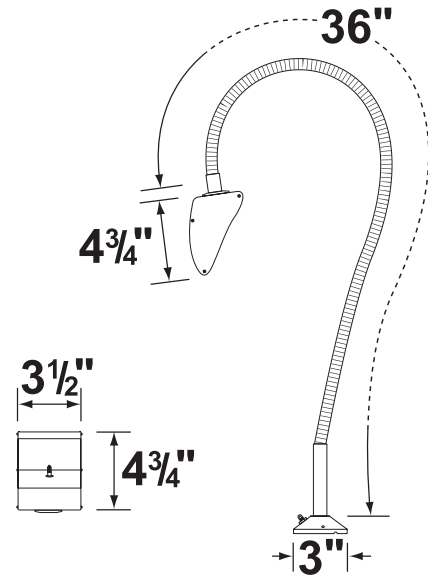

AVAILABLE LED LAMPS (Corona LED lamps have a five (5) year limited warranty against manufacturer's defects)

LAMP NUMBER	WATTS	BEAM		COLOR & TEMP.	RATED HOURS	HALOGEN EQUIVALENT
		SPREAD	LUMEN			
L-EDT3-2W	2	360°	200	2700K	25,000	20 Watt
L-EDT3-2.5W	2.5	180°	240	2700K	25,000	35 Watt
L-EDT3-2W-3K	2	360°	210	3000K	25,000	20 Watt
L-EDT3-2.5W-3K	2.5	180°	250	3000K	25,000	35 Watt
L-EDT3-AM*	2	360°	170	2000K	25,000	20 Watt

* AM- Amber color
For more additional Lamps, and accessories visit Coronalighting.com

JOB INFORMATION

TYPE: _____ DATE: _____

JOB NAME & ADDRESS:

PRODUCT #:

TOTAL QUANTITY:

LAMP TYPE & WATTAGE:

TRANSFORMER:

CONTRACTOR:

SPECIFIER:

• If you are ordering LED lamps you should follow the format below:

• CL - product # - Length - lamp - wattage
CL - 801-D-BK - 24 - L-EDT3 - 2W-3K

Example: CL-801-D-BK-24-L-EDT3-2W-3K

• Corona Lighting reserves the right to make any change and/or improvement to the design and construction of this fixture without further notification.