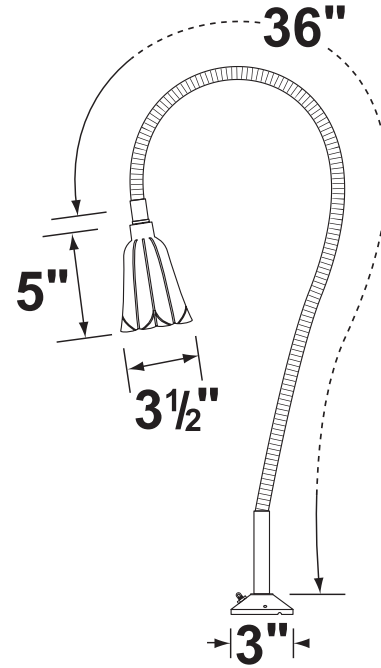

AVAILABLE LED LAMPS (Corona LED lamps have a five (5) year limited warranty against manufacturer's defects)

LAMP NUMBER	WATTS	BEAM		COLOR & TEMP.	RATED HOURS	HALOGEN EQUIVALENT
		SPREAD	LUMEN			
L-ED16-3W-SP	3.5	15° Spot	270	2700K	50,000	25 Watt
L-ED16-3W-FL	3.5	45° Flood	270	2700K	50,000	25 Watt
L-ED16-3W-WF	3.5	60° Wide Flood	270	2700K	50,000	25 Watt
L-ED16-5W-SP	5	15° Spot	350	2700K	50,000	40 Watt
L-ED16-5W-FL	5	45° Flood	350	2700K	50,000	40 Watt
L-ED16-5W-WF	5	60° Wide Flood	350	2700K	50,000	40 Watt
L-ED16-COB5W-SP	5	15° Spot	450	2700K	50,000	50 Watt
L-ED16-COB5W-FL	5	38° Flood	450	2700K	50,000	50 Watt
L-ED16-COB5W-WF	5	60° Wide Flood	450	2700K	50,000	50 Watt
L-ED16-COB5W-SP3K	5	15° Spot	470	3000K	50,000	50 Watt
L-ED16-COB5W-FL3K	5	38° Flood	470	3000K	50,000	50 Watt
L-ED16-COB5W-WF3K	5	60° Wide Flood	470	3000K	50,000	50 Watt

■ Single color MR-16 LED available in AMBER, BLUE, GREEN, PURPLE, RED and VIOLET

JOB INFORMATION

TYPE: _____ DATE: _____

JOB NAME & ADDRESS:

PRODUCT #:

TOTAL QUANTITY:

LAMP TYPE & WATTAGE:

TRANSFORMER:

CONTRACTOR:

SPECIFIER:

• When ordering LED lamp with a fixture your part number should follow the format below:

• **CL** - **product #** - **Length** - **lamp** - **wattage** - **lamp angle**
CL - 803-D-BK - 36 - L-ED16 - 5W - FL

Example: CL-803-D-BK-36-L-ED16-5W-FL

• Corona Lighting reserves the right to make any change and/or improvement to the design and construction of this fixture without further notification.