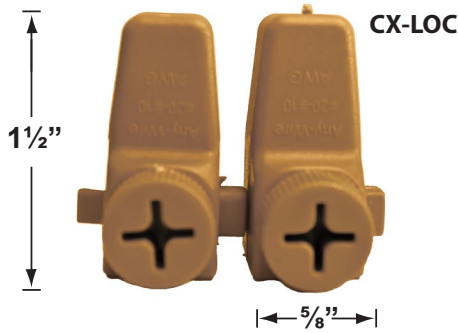

SPECIFICATION SHEET

PRODUCT # : CL-803-D-BK

•Flexible BBQ- Deck Light

•Aluminum & Steel

Fixture Specifications:

Head: Diecast aluminum

Arm: Flexible steel black polyolefin shrink wrap arm
Available in 12", 24", and 36" lengths

Mounting: 3" round aluminum base canopy with on/off push button covered by rubber boot

Wiring: Fixture is prewired with a 3ft direct burial cable. Wire connector sold separately.
Universal connector (**CX-839**), silicone filled wire nut (**CX-854**) or quick locking wire connector (**CX-LOC**) are available from Corona Lighting.

Example: CL-803-D-BK-36-L-ED16-5W-FL

• Corona Lighting reserves the right to make any change and/or improvement to the design and construction of this fixture without further notification.

ACCESSORIES SHEET

PRODUCT # : CL-803-D-BK

•Flexible BBQ- Deck Light

•Aluminum & Steel

Cable Connectors

- CX-854 Direct Burial Silicone Filled Wire Nut, **Tan**
- CX-858 Speedy Cable Connector, Supply Cable up to 10-2, **Black**
- CX-839 Universal cable connector, Supply cable up to 8-2, one/Pack **Black**
- CX-LOC Quick-Locking Silicone Filled Wire Connector, 25 Sets (50 per Pack)