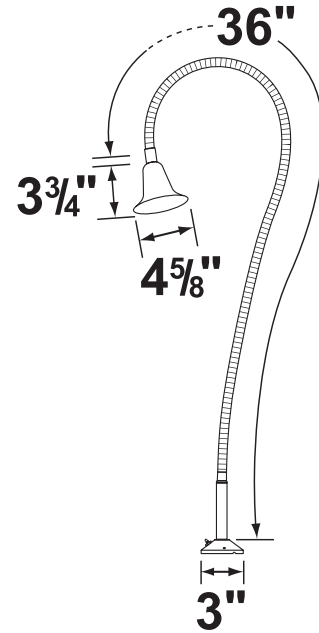

AVAILABLE LED LAMPS (Corona LED lamps have a five (5) year limited warranty against manufacturer's defects)

LAMP NUMBER	WATTS	BEAM		COLOR & TEMP.	RATED HOURS	HALOGEN EQUIVALENT
		SPREAD	LUMEN			
L-EDBA-2W	2	360°	200	2700K	25,000	20 Watt
L-EDBA-2.5W	2.5	180°	240	2700K	25,000	35 Watt
L-EDBA-2W-3K	2	360°	210	3000K	25,000	20 Watt
L-EDBA-2.5W-3K	2.5	180°	250	3000K	25,000	35 Watt
L-EDBA-AM*	2	360°	170	2000K	25,000	20 Watt

*AM- Amber color

For more additional Lamps, and accessories visit Coronalighting.com

JOB INFORMATION

TYPE: DATE:

JOB NAME & ADDRESS:

PRODUCT #:

TOTAL QUANTITY:

LAMP TYPE & WATTAGE:

TRANSFORMER:

CONTRACTOR:

SPECIFIER:

• If you are ordering LED lamps you should follow the format below:

• CL - **product #** - **Length** - **lamp** - **wattage**
CL - 806-D-SI - 36 - L-EDBA - 2W-3K

Example: CL-806-D-SI-36-L-EDBA-2W-3K

• Corona Lighting reserves the right to make any change and/or improvement to the design and construction of this fixture without further notification.