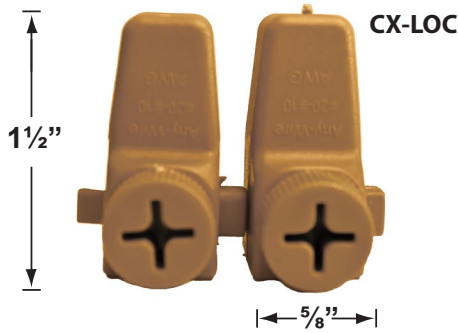

### Fixture Specifications:

**Head:** Diecast aluminum head, chrome plated  
**Arm:** Flexible steel arm, available in 24" and 36" lengths.  
**Finish:** Chrome plated fixture, in **SI- Silver Plated** finish.  
 Also available in **BK- Black**.  
**Lens:** Clear, tempered and heat resistant glass.  
**Socket:** Top grade bi pin socket  
**Lamp:** 12V, MR-16, 35W max.  
 Available in LED (3.5W & 5W) or without lamp.  
 See the Lamp Guide below for more information.  
**Mounting:** 3" round cast aluminum base canopy, chrome plated  
 with on/off push button covered by rubber boot.

**Wiring:** Fixture is prewired with a 3ft direct burial cable. Wire connector sold separately. Universal connector (**CX-839**), silicone filled wire nut (**CX-854**) or quick locking wire connector (**CX-LOC**) are available from Corona Lighting.  
**Electrical Notes:** A remote 12V transformer is required. Options are available from Corona Lighting. Voltage range for LED lamps are 9V-17V. Some assembly needed. Proper grease/lubricant is suggested on threaded parts during installation.  
**Warranty:** Limited lifetime warranty on fixture housing against manufacturer's defects.

# ACCESSORIES SHEET

### Cable Connectors

- CX-854 Direct Burial Silicone Filled Wire Nut, **Tan**
- CX-858 Speedy Cable Connector, Supply Cable up to 10-2, **Black**
- CX-839 Universal cable connector, Supply cable up to 8-2, one/Pack **Black**
- CX-LOC Quick-Locking Silicone Filled Wire Connector, 25 Sets (50 per Pack)