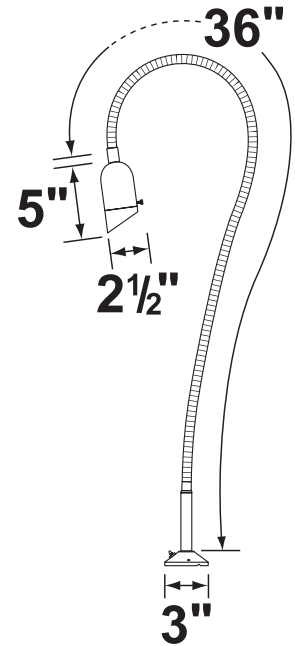

AVAILABLE LED LAMPS (Corona LED lamps have a five (5) year limited warranty against manufacturer's defects)

JOB INFORMATION

LAMP NUMBER	WATTS	BEAM		COLOR & TEMP.	RATED HOURS	HALOGEN EQUIVALENT
		SPREAD	LUMEN			
L-ED16-3W-SP	3.5	15° Spot	270	2700K	50,000	25 Watt
L-ED16-3W-FL	3.5	45° Flood	270	2700K	50,000	25 Watt
L-ED16-3W-WF	3.5	60° Wide Flood	270	2700K	50,000	25 Watt
L-ED16-5W-SP	5	15° Spot	350	2700K	50,000	40 Watt
L-ED16-5W-FL	5	45° Flood	350	2700K	50,000	40 Watt
L-ED16-5W-WF	5	60° Wide Flood	350	2700K	50,000	40 Watt
L-ED16-COB5W-SP	5	15° Spot	450	2700K	50,000	50 Watt
L-ED16-COB5W-FL	5	38° Flood	450	2700K	50,000	50 Watt
L-ED16-COB5W-WF	5	60° Wide Flood	450	2700K	50,000	50 Watt
L-ED16-COB5W-SP3K	5	15° Spot	470	3000K	50,000	50 Watt
L-ED16-COB5W-FL3K	5	38° Flood	470	3000K	50,000	50 Watt
L-ED16-COB5W-WF3K	5	60° Wide Flood	470	3000K	50,000	50 Watt

TYPE: _____ DATE: _____

JOB NAME & ADDRESS: _____

PRODUCT #: _____

TOTAL QUANTITY: _____

LAMP TYPE & WATTAGE: _____

TRANSFORMER: _____

CONTRACTOR: _____

SPECIFIER: _____

■ Single color MR-16 LED available in AMBER, BLUE, GREEN, PURPLE, RED and VIOLET

• When ordering LED lamp with a fixture your part number should follow the format below:

• **CL** - **product #** - **Length** - **lamp** - **wattage** - **lamp angle**
CL - 807-D-BK - 36 - L-ED16 - 5W - FL

Example: CL-807-D-BK-36-L-ED16-5W-FL

• Corona Lighting reserves the right to make any change and/or improvement to the design and construction of this fixture without further notification.