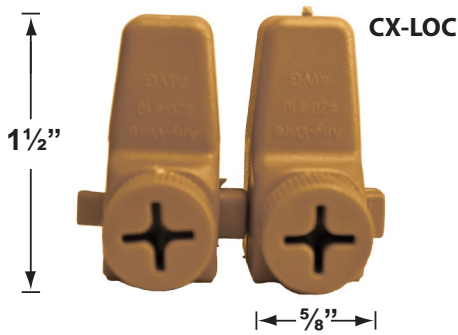

SPECIFICATION SHEET

PRODUCT # : CL-807-D-BK

•Flexible BBQ- Deck Light

•Aluminum & Steel

Fixture Specifications:

Head: Diecast aluminum

Arm: Flexible steel black polyolefin shrink wrap arm, available in 12", 24", and 36" length.

Mounting: 3" round cast aluminum base canopy, chrome plated with on/off push button covered by rubber boot.

Wiring: Fixture is prewired with a 3ft direct burial cable. Wire connector sold separately. Universal connector (**CX-839**), silicone filled wire nut (**CX-854**) or quick locking wire connector (**CX-LOC**) are available from Corona Lighting.

■ Single color MR-16 LED available in AMBER, BLUE, GREEN, PURPLE, RED and VIOLET

• When ordering LED lamp with a fixture your part number should follow the format below:

• **CL** - **product #** - **Length** - **lamp** - **wattage** - **lamp angle**
CL - 807-D-BK - 36 - L-ED16 - 5W - FL

PRODUCT # : CL-807-D-BK

•Flexible BBQ- Deck Light

•Aluminum & Steel

Cable Connectors

- CX-854 Direct Burial Silicone Filled Wire Nut, **Tan**
- CX-858 Speedy Cable Connector, Supply Cable up to 10-2, **Black**
- CX-839 Universal cable connector, Supply cable up to 8-2, one/Pack **Black**
- CX-LOC Quick-Locking Silicone Filled Wire Connector, 25 Sets (50 per Pack)