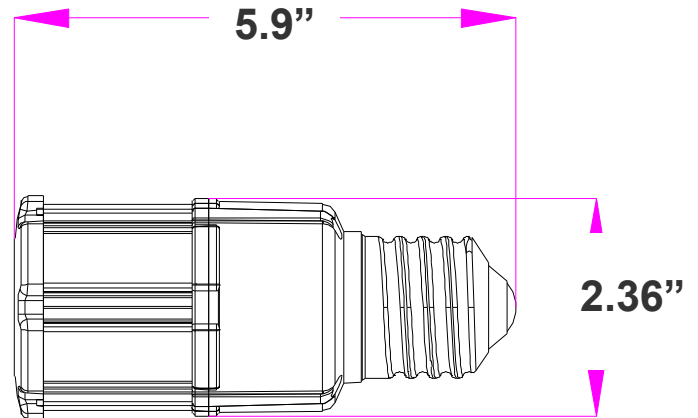

CL-XHL SERIES Industrial Lighting

CL-XHL-12-27W-MCTP-E39

MCTP Multi Color Temperature & Multi Power/Wattage (Selectable)

WESTGATE
THE FUTURE IS HERE...AND IT'S QUITE BRIGHT!

Customer Name: _____

Project Name: _____

Note: _____

Type: _____

The DLC High-Lumen LED Corn Lamp delivers powerful, omnidirectional illumination for retrofit and new installations. Designed for maximum efficiency, it provides high lumen output, long life, and reduced energy consumption. Suitable for post tops, area lights, shoebox fixtures, and other commercial or industrial applications requiring bright, uniform light.

5.9"(H) x 2.36"(W)

Features

- E39 medium Base
- 5-Year Warranty
- 50,000 Hours Rated Life
- Housing: PC + Aluminum
- Multi CCT & Power (Selectable Switches On the Bottom of The Lamp)

Technical Specifications

Electrical:

- Voltage: 120-277V AC 50/60Hz
- Wattage: 12W/18W/27W
- Power Factor: >0.9
- AC Direct / Bypass Existing Ballast
- THD: ≤20%
- Efficacy: 145LM/W

Mechanical:

- Housing: PC + Aluminum
- E26 medium Base
- Suitable for Use in Enclosed Luminaires, min. Lamp Compartment Dimensions: 13.38" x 7.87" x 7.87"
- Operating Temp: -104°F to 122°F
- Suitable for Damp Location

Lighting:

- Multi CCT & Power (Selectable Switches On the Bottom of The Lamp)
- LED SMD type: Edison 2835
- Total Lumens: 3915LM Max.
- Color Temperatures: 3000K/4000K/5000K
- Color Rendering Index: CRI ≥ 80
- Beam angle: 280°

Applications:

- LED Corn Lamp suitable for supermarkets, warehouses, garages, home, offices, hotels, hospitals, schools, highbay retrofitting

Phone: (877) 805-2252 | Fax: (877) 805-2252
www.westgatemfg.com