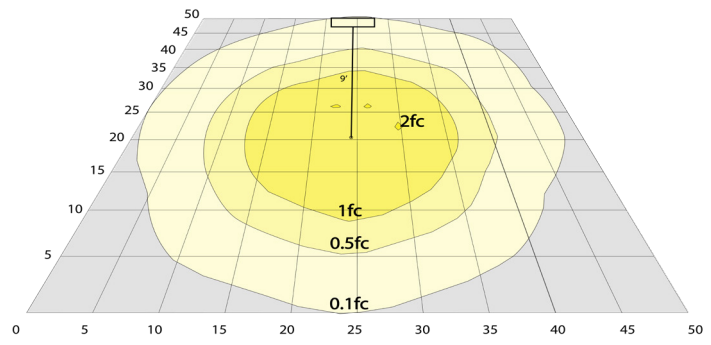

Lighting:

- Multi CCT & Power (Selectable Switches On the Bottom of The Lamp)
- LED SMD type: Edison 2835
- Total Lumens: 3915LM Max.
- Color Temperatures: 3000K/4000K/5000K
- Color Rendering Index: CRI ≥ 80
- Beam angle: 280°

Photometrics: CL-EHL-12-27W-MCTP-E26

BUD Rating: B1-U3-G2

Other Views:

Side View

Front View

Performance Table: CL-XHL-12-27W-MCTP-E39

MODEL NO.	Wattage	Voltage	Lumens	Color Temp.	BUG Rating	LPW
CL-XHL-12-27W-MCTP-E39	12W	120~277V	1740LM	3000K	B1-U3-G2	145
	18W		2610LM	4000K		
	27W		3915LM	5000K		