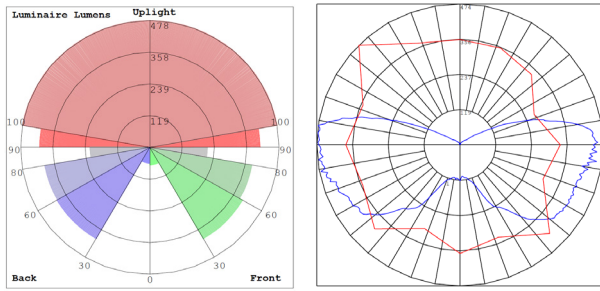

Lighting:

- Multi CCT & Power (Selectable Switches On the Bottom of The Lamp)
- LED SMD type: Edison 2835
- Total Lumens: 3915LM Max.
- Color Temperatures: 3000K/4000K/5000K
- Color Rendering Index: CRI ≥ 80
- Beam angle: 280°

Photometrics: CL-EHL-12-27W-MCTP-E26

BUD Rating: B1-U3-G2

Other Views:

Side View

Front View

Performance Table: CL-XHL-12-27W-MCTP-E39

MODEL NO.	Wattage	Voltage	Lumens	Color Temp.	BUG Rating	LPW
CL-XHL-12-27W-MCTP-E39	12W	120~277V	1740LM	3000K	B1-U3-G2	145
	18W		2610LM	4000K		
	27W		3915LM	5000K		