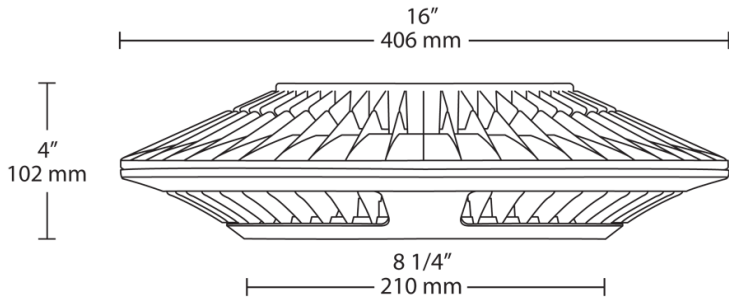

Dimensions

Features

- High output ceiling light
- Precision optics deliver uniform light distribution
- 100,000-hour LED lifespan
- 5-Year, No-Compromise Warranty