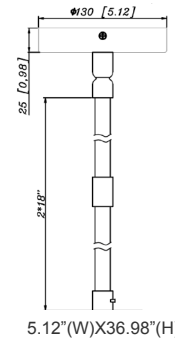

CMC1L-MCT-BK+CMC-SRK-218-5C-BK
CMC1L-MCT-WH+CMC-SRK-218-5C-WH