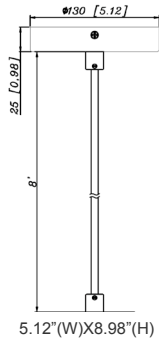

ACCESSORIES:

CMC1L-MCT-BK+CMC-CS-8FT-BK
CMC1L-MCT-WH+CMC-CS-8FT-WH