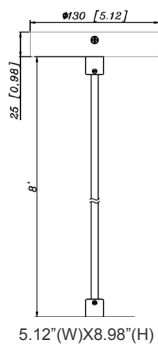

CMC3-MCTP-DD-BK+CMC-CS-8FT-BK+CMC1-TRM-AG
CMC3-MCTP-DD-WH+CMC-CS-8FT-WH+CMC1-TRM-BN