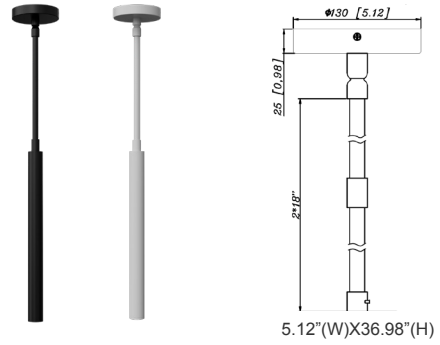

CMC1XL-MCT-BK+CMC-SRK-218-5C-BK
CMC1XL-MCT-WH+CMC-SRK-218-5C-WH