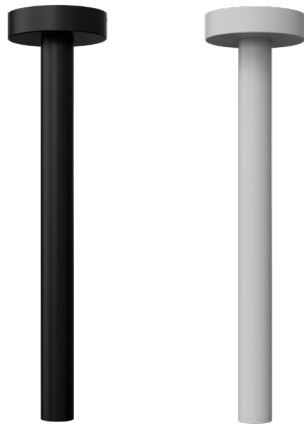

CMC SERIES COMMERCIAL INDOOR LIGHTING

CMC1XL-MCT-BK
CMC1XL-MCT-WH

MCT Multi Color Temperature (Selectable)

Shown With
Suspension cable

Avail Finish:

Customer Name: _____

Project Name: _____

Note: _____ Type: _____

19 1/4"(H) X 4 3/4"(W) X 1 1/8"(D)

1" Cylinder, Pendant & Ceiling Cylinder Light, Aluminum Cylinder, White Aluminum Housing, Clear Glass Lens

Features

- Multi CCT: Selectable Multi-CCT Switches on the back of the fixture(Dual Function)
- Triac Dimmable at 120V & 0-10V Dimming at 120-277V
- 7-Year Warranty
- Aluminum Base and Polycarbonate (PC) Lens

Technical Specifications

Electrical:

- Voltage: 120-277V
- Power Factor: >0.90
- THD: <20%
- Wattage: 10W
- Efficacy: 70 LPW

Mechanical:

- Aluminum Housing & Glass Lens
- Suspension Cable & Canopy Set Accessories Avail.
- Universal Swivel W/ Rod Kit Accessories Avail. Ambient Operating Temperature: -13°F to 113°F
- Rated life: 70,000 hrs
- IP Rating: IP40 suitable for damp locations

Applications:

- 1" Cylinder, Pendant & Ceiling Cylinder Light, Aluminum Cylinder, White Aluminum Housing, Clear Glass Lens

Other Models:

- 6W | 450LM | CMC2-MCT-DT-WH
- 6W | 450LM | CMC2L-MCT-DT-WH
- 15W | 1125LM | CMC4-MCTP-DD-WH
- 75W | 2625LM | CMC6-MCTP-DD-WH
- 6W | 450LM | CMC2-MCT-DT-BK
- 6W | 450LM | CMC2L-MCT-DT-BK
- 15W | 1125LM | CMC4-MCTP-DD-BK
- 75W | 2625LM | CMC6-MCTP-DD-BK