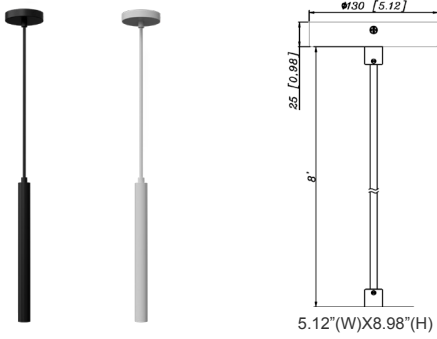

ACCESSORIES:

CMC1XL-MCT-BK+CMC-CS-8FT-BK
CMC1XL-MCT-WH+CMC-CS-8FT-WH