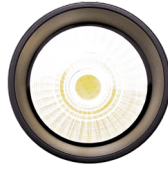

19 1/4"(H) X 4 3/4"(W) X 1 1/8"(D)

1" Cylinder, Pendant & Ceiling Cylinder Light, Aluminum Cylinder, White Aluminum Housing, Clear Glass Lens

Features

- Multi CCT: Selectable Multi-CCT Switches on the back of the fixture(Dual Function)
- Triac Dimmable at 120V & 0-10V Dimming at 120-277V
- 7-Year Warranty
- Aluminum Base and Polycarbonate (PC) Lens

Lighting:

- Multi CCT: Selectable Multi-CCT Switches on the back of the fixture(Dual Function)
- Dimming: (Dual Function) Triac Dimmable at 120V & 0-10V Dimming at 120-277V
- Total Lumens: 700LM
- Color Temperatures: 3000K/4000K/5000K
- Color Rendering Index: CRI ≥ 80
- Beam Angle: 25°

Applications:

- 1" Cylinder, Pendant & Ceiling Cylinder Light, Aluminum Cylinder, White Aluminum Housing, Clear Glass Lens

Other Models:

- 6W | 450LM | CMC2-MCT-DT-WH
- 6W | 450LM | CMC2L-MCT-DT-WH
- 15W | 1125LM | CMC4-MCTP-DD-WH
- 75W | 2625LM | CMC6-MCTP-DD-WH
- 6W | 450LM | CMC2-MCT-DT-BK
- 6W | 450LM | CMC2L-MCT-DT-BK
- 15W | 1125LM | CMC4-MCTP-DD-BK
- 75W | 2625LM | CMC6-MCTP-DD-BK

Other Views:

BLACK:

Side View

Lens View

Back View

WHITE:

Side View

Lens View