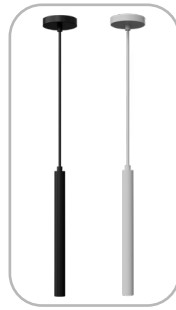

CMC SERIES COMMERCIAL INDOOR LIGHTING

CMC1XL-MCT-BK
CMC1XL-MCT-WH

MCT Multi Color Temperature (Selectable)

Shown With
Suspension cable

Avail Finish:

Customer Name: _____

Project Name: _____

Note: _____ Type: _____