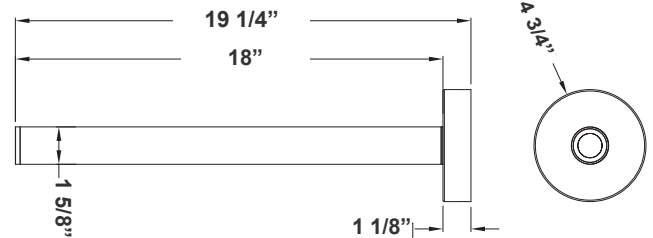

19 1/4"(H) X 4 3/4"(W) X 1 1/8"(D)

1" Cylinder, Pendant & Ceiling Cylinder Light, Aluminum Cylinder, White Aluminum Housing, Clear Glass Lens

Features

- Multi CCT: Selectable Multi-CCT Switches on the back of the fixture(Dual Function)
- Triac Dimmable at 120V & 0-10V Dimming at 120-277V
- 7-Year Warranty
- Aluminum Base and Polycarbonate (PC) Lens

Technical Specifications

Electrical:

- Voltage: 120-277V
- Power Factor: >0.90
- THD: <20%
- Wattage: 10W
- Efficacy: 70 LPW

Mechanical:

- Aluminum Housing & Glass Lens
- Suspension Cable & Canopy Set Accessories Avail.
- Universal Swivel W/ Rod Kit Accessories Avail. Ambient Operating Temperature: -13°F to 113°F
- Rated life: 70,000 hrs
- IP Rating: IP40 suitable for damp locations