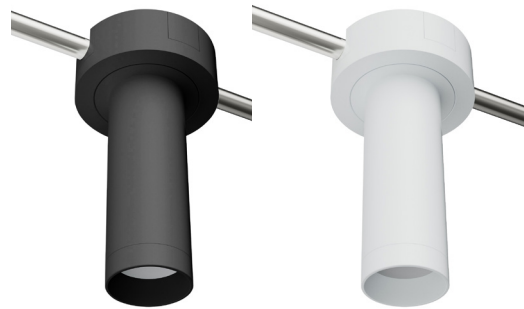

19 1/4"(H) X 4 3/4"(W) X 1 1/8"(D)

1" Cylinder, Pendant & Ceiling Cylinder Light, Aluminum Cylinder, White Aluminum Housing, Clear Glass Lens

Features

- Multi CCT: Selectable Multi-CCT Switches on the back of the fixture(Dual Function)
- Triac Dimmable at 120V & 0-10V Dimming at 120-277V
- 7-Year Warranty
- Aluminum Base and Polycarbonate (PC) Lens

CMC1-TRM-BN
Trim, Brushed Nickel

CMC-CS-8FT-BK
Suspension Cable &
Canopy Set For CMC
Series, 8Ft, 5-Wire, Black

CMC-CS-8FT-WH
Suspension Cable &
Canopy Set For CMC
Series, 8Ft, 5-Wire, White

CMC-JBCK-BK
Cylinder And Pendant
Lighting J-Box Cover
Canopy For Up To 4 Pipe
Entries, BK

CMC-JBCK-WH
Cylinder And Pendant
Lighting J-Box Cover
Canopy For Up To 4 Pipe
Entries, WH

ACCESSORIES:

CMC1XL-MCT-BK+CMC-CS-8FT-BK
CMC1XL-MCT-WH+CMC-CS-8FT-WH

CMC1XL-MCT-BK+CMC-SRK-218-5C-BK
CMC1XL-MCT-WH+CMC-SRK-218-5C-WH

CMC1XL-MCT-BK+CMC-CS-8FT-BK+CMC1-TRM-AG
CMC1XL-MCT-WH+CMC-CS-8FT-WH+CMC1-TRM-BN

Cylinder And Pendant Lighting
J-Box Cover Canopy For Up To 4
Pipe Entries

CMC-JBCK-BK
CMC-JBCK-WH