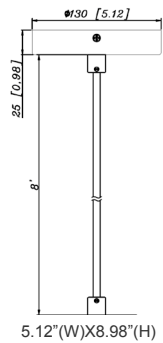

CMC2-MCT-DT-BK+CMC-CS-8FT-BK+CMC2-TRMWM-AG
CMC2-MCT-DT-WH+CMC-CS-8FT-WH+CMC2-TRMWM-BN