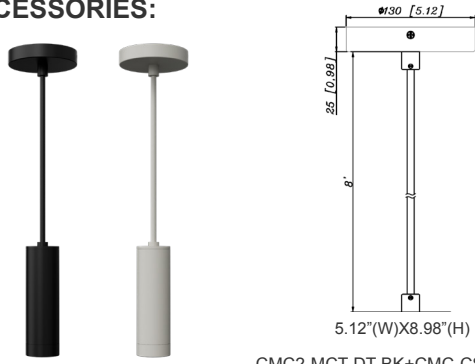

ACCESSORIES:

CMC2-MCT-DT-BK+CMC-CS-8FT-BK
CMC2-MCT-DT-WH+CMC-CS-8FT-WH