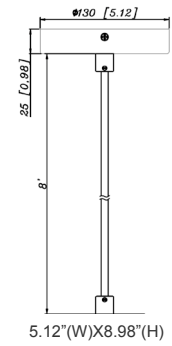

CMC2-MCT-DT-BK+CMC-CS-8FT-BK+CMC2-TRM-AG
CMC2-MCT-DT-WH+CMC-CS-8FT-WH+CMC2-TRM-BN