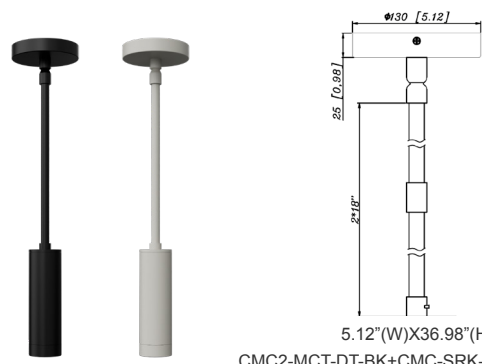

CMC-JBCK-BK  
Cylinder And Pendant  
Lighting J-Box Cover  
Canopy For Up To 4 Pipe  
Enteries, BK

CMC-JBCK-WH  
Cylinder And Pendant  
Lighting J-Box Cover  
Canopy For Up To 4 Pipe  
Enteries, WH

**ACCESSORIES:**

CMC2-MCT-DT-BK+CMC-CS-8FT-BK  
CMC2-MCT-DT-WH+CMC-CS-8FT-WH

CMC2-MCT-DT-BK+CMC-SRK-218-5C-BK  
CMC2-MCT-DT-WH+CMC-SRK-218-5C-WH

CMC2-MCT-DT-BK+CMC-CS-8FT-BK+CMC2-PS12-BG  
CMC2-MCT-DT-BK+CMC-CS-8FT-WH+CMC2-PS12-WG