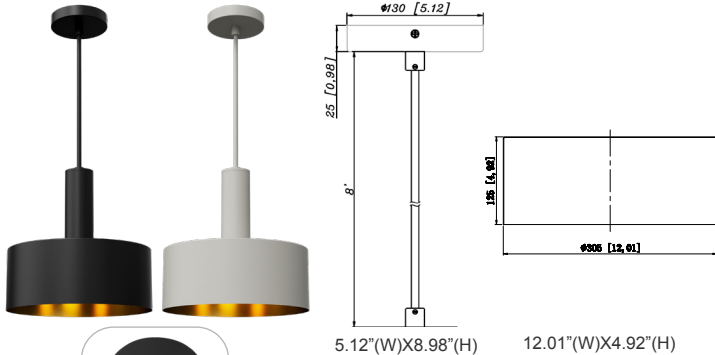

CMC2-MCT-DT-BK+CMC-CS-8FT-BK+CMC2-PS12-BG
CMC2-MCT-DT-BK+CMC-CS-8FT-WH+CMC2-PS12-WG