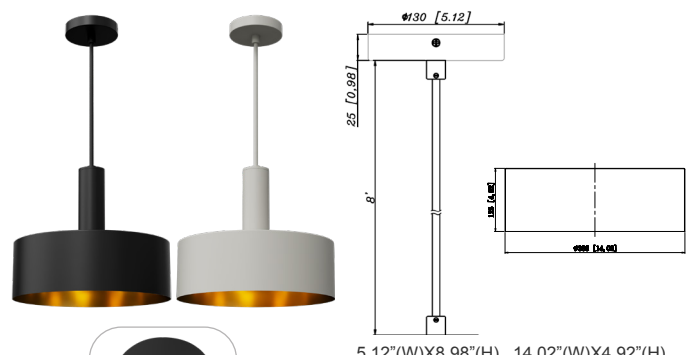

CMC2-MCT-DT-BK+CMC-CS-8FT-BK+CMC2-PS14-BG
CMC2-MCT-DT-BK+CMC-CS-8FT-WH+CMC2-PS14-WG