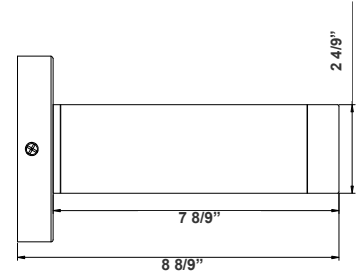

Type: \_\_\_\_\_

8 8/9" (H) X 2 4/9" (W) X 2" (D)

2" Cylinder, Pendant & Ceiling Cylinder Light, Aluminum Cylinder, White Aluminum Housing, Clear Glass Lens