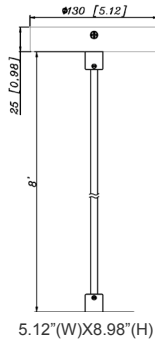

**ACCESSORIES:**

5.12"(W)X8.98"(H)

CMC2L-MCT-DT-BK+CMC-CS-8FT-BK  
CMC2L-MCT-DT-BK+CMC-CS-8FT-WH

5.12"(W)X36.98"(H)

CMC2L-MCT-DT-BK+CMC-SRK-218-5C-BK  
CMC2L-MCT-DT-WH+CMC-SRK-218-5C-WH

5.12"(W)X8.98"(H)

12.01"(W)X4.92"(H)