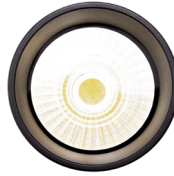

### Applications:

- 2" Cylinder, Pendant & Ceiling Cylinder Light, Aluminum Cylinder, White Aluminum Housing, Clear Glass Lens

### Other Models:

- 6W | 450LM | CMC2-MCT-DT-WH
- 9W | 675LM | CMC3-MCTP-DD-WH
- 15W | 1125LM | CMC4-MCTP-DD-WH
- 75W | 2625LM | CMC6-MCTP-DD-WH
- 6W | 450LM | CMC2-MCT-DT-BK
- 9W | 675LM | CMC3-MCTP-DD-BK
- 15W | 1125LM | CMC4-MCTP-DD-BK
- 75W | 2625LM | CMC6-MCTP-DD-BK

## Other Views:

BLACK:

Side View

Lens View

Back View

WHITE:

Side View

Lens View