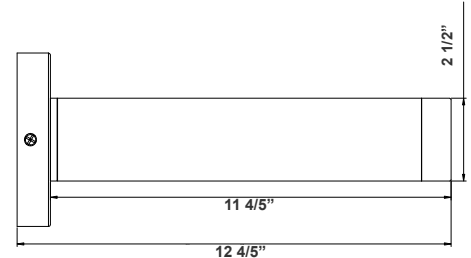

Note: \_\_\_\_\_

Type: \_\_\_\_\_

2" Cylinder, Pendant & Ceiling Cylinder Light, Aluminum Cylinder, White Aluminum Housing, Clear Glass Lens

12 4/5"(H) X 2 1/2"(W) X 2" (D)