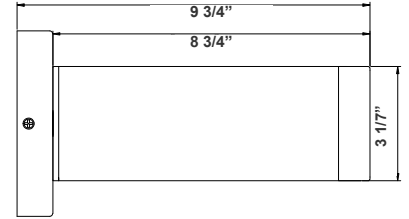

Avail Finish:

9 3/4"(H) X 3 1/7"(W) X 3" (D)

3" Cylinder, Pendant & Ceiling Cylinder Light, Aluminum Cylinder, White Aluminum Housing, Clear Glass Lens

Features

- Multi CCT: Selectable Multi-CCT & Power Switches on the back of the fixture(Dual Function)
- Triac Dimmable at 120V & 0-10V Dimming at 120-277V
- 7-Year Warranty
- Aluminum Base and Polycarbonate (PC) Lens

Technical Specifications

Electrical:

- Voltage: 120-277V
- Power Factor: >0.90
- THD: <20%
- Wattage: 5W/ 7W/ 9W
- Efficacy: 75 LPW

Mechanical:

- Aluminum Housing & Glass Lens
- Suspension Cable & Canopy Set Accessories Avail.
- Universal Swivel W/ Rod Kit Accessories Avail. Ambient Operating Temperature: -13°F to 113°F
- Rated life: 70,000 hrs
- IP Rating: IP40 suitable for damp locations