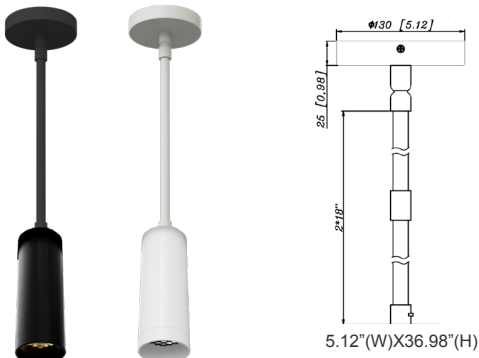

Avail Finish:

9 3/4"(H) X 3 1/7"(W) X 3" (D)

3" Cylinder, Pendant & Ceiling Cylinder Light, Aluminum Cylinder, White Aluminum Housing, Clear Glass Lens

Features

- Multi CCT: Selectable Multi-CCT & Power Switches on the back of the fixture(Dual Function)
- Triac Dimmable at 120V & 0-10V Dimming at 120-277V
- 7-Year Warranty
- Aluminum Base and Polycarbonate (PC) Lens

CMC-JBCK-BK
Cylinder And Pendant
Lighting J-Box Cover
Canopy For Up To 4 Pipe
Enteries, BK

CMC-JBCK-WH
Cylinder And Pendant
Lighting J-Box Cover
Canopy For Up To 4 Pipe
Enteries, WH

ACCESSORIES:

CMC3-MCTP-DD-BK+CMC-CS-8FT-BK
CMC3-MCTP-DD-WH+CMC-CS-8FT-WH

CMC3-MCTP-DD-BK+CMC-SRK-218-5C-BK
CMC3-MCTP-DD-WH+CMC-SRK-218-5C-WH

CMC3-MCTP-DD-BK+CMC-SRK-218-5C-BK+CMC3-HCDK-AG
CMC3-MCTP-DD-WH+CMC-SRK-218-5C-WH+CMC3-HCDK-BK

CMC3-MCTP-DD-BK+CMC-CS-8FT-BK+CMC3-TRM-AG
CMC3-MCTP-DD-WH+CMC-CS-8FT-WH+CMC3-TRM-BN