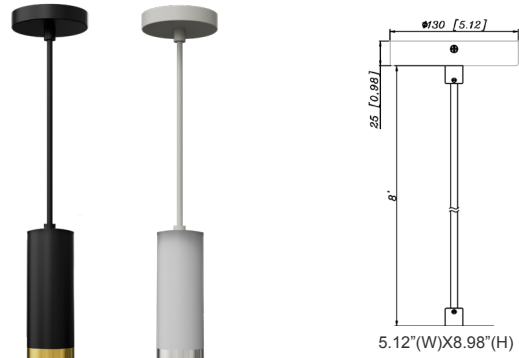

Avail Finish:

9 3/4"(H) X 3 1/7"(W) X 3" (D)

3" Cylinder, Pendant & Ceiling Cylinder Light, Aluminum Cylinder, White Aluminum Housing, Clear Glass Lens

Features

- Multi CCT: Selectable Multi-CCT & Power Switches on the back of the fixture(Dual Function)
- Triac Dimmable at 120V & 0-10V Dimming at 120-277V
- 7-Year Warranty
- Aluminum Base and Polycarbonate (PC) Lens

CMC-JBCK-BK
Cylinder And Pendant
Lighting J-Box Cover
Canopy For Up To 4 Pipe
Enteries, BK

CMC-JBCK-WH
Cylinder And Pendant
Lighting J-Box Cover
Canopy For Up To 4 Pipe
Enteries, WH

ACCESSORIES:

CMC3-MCTP-DD-BK+CMC-CS-8FT-BK
CMC3-MCTP-DD-WH+CMC-CS-8FT-WH

CMC3-MCTP-DD-BK+CMC-SRK-218-5C-BK
CMC3-MCTP-DD-WH+CMC-SRK-218-5C-WH

CMC3-MCTP-DD-BK+CMC-SRK-218-5C-BK+CMC3-HCDK-AG
CMC3-MCTP-DD-WH+CMC-SRK-218-5C-WH+CMC3-HCDK-BK

CMC3-MCTP-DD-BK+CMC-CS-8FT-BK+CMC3-TRM-AG
CMC3-MCTP-DD-WH+CMC-CS-8FT-WH+CMC3-TRM-BN