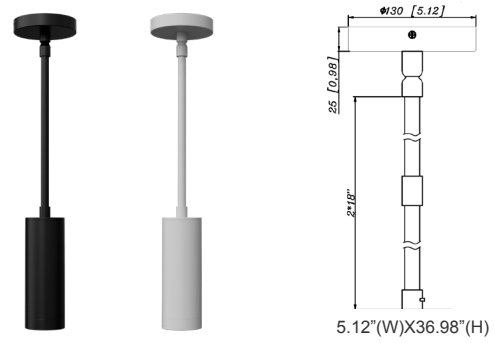

Avail Finish:

9 3/4"(H) X 3 1/7"(W) X 3" (D)

3" Cylinder, Pendant & Ceiling Cylinder Light, Aluminum Cylinder, White Aluminum Housing, Clear Glass Lens

Features

- Multi CCT: Selectable Multi-CCT & Power Switches on the back of the fixture(Dual Function)
- Triac Dimmable at 120V & 0-10V Dimming at 120-277V
- 7-Year Warranty
- Aluminum Base and Polycarbonate (PC) Lens

CMC-JBCK-BK
Cylinder And Pendant
Lighting J-Box Cover
Canopy For Up To 4 Pipe
Enteries, BK

CMC-JBCK-WH
Cylinder And Pendant
Lighting J-Box Cover
Canopy For Up To 4 Pipe
Enteries, WH

ACCESSORIES:

CMC3-MCTP-DD-BK+CMC-CS-8FT-BK
CMC3-MCTP-DD-WH+CMC-CS-8FT-WH

CMC3-MCTP-DD-BK+CMC-SRK-218-5C-BK
CMC3-MCTP-DD-WH+CMC-SRK-218-5C-WH

CMC3-MCTP-DD-BK+CMC-SRK-218-5C-BK+CMC3-HCDK-AG
CMC3-MCTP-DD-WH+CMC-SRK-218-5C-WH+CMC3-HCDK-BK

CMC3-MCTP-DD-BK+CMC-CS-8FT-BK+CMC3-TRM-AG
CMC3-MCTP-DD-WH+CMC-CS-8FT-WH+CMC3-TRM-BN