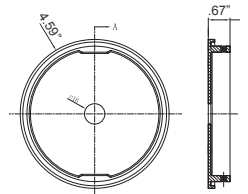

## FACTORY-INSTALLED OPTION:

OPT-EM-8120AC

**ACCESSORIES:**

5.12" (W) X 8.98" (H)

CMC4-MCTP-DD-BK+CMC-CS-8FT-BK  
CMC4-MCTP-DD-WH+CMC-CS-8FT-WH

5.12" (W) X 8.98" (H)

5.59" (W) X 7.78" (H) X 12.2" (D)

CMC4-MCTP-DD-BK+CMC-CS-8FT-BK+CMC4-PCR  
CMC4-MCTP-DD-WH+CMC-CS-8FT-WH+CMC4-PCR

5.12" (W) X 36.98" (H)

CMC4-MCTP-DD-BK+CMC-SRK-218-5C-BK  
CMC4-MCTP-DD-WH+CMC-SRK-218-5C-WH

5.12" (W) X 8.98" (H)

6.7" (W) X 4.59" (D)

CMC4-MCTP-DD-BK+CMC-CS-8FT-BK+CMC4-WPCK-BK  
CMC4-MCTP-DD-WH+CMC-CS-8FT-WH+CMC4-WPCK-WH

5.12" (W) X 8.98" (H)

CMC4-MCTP-DD-BK+CMC-CS-8FT-BK+CMC4-DS14-BG  
CMC4-MCTP-DD-WH+CMC-CS-8FT-WH+CMC4-DS14-WG

5.12" (W) X 8.98" (H)

4.92" (W) X 9.37" (H) X 14.25" (D)

CMC4-MCTP-DD-BK+CMC-CS-8FT-BK+CMC4-DS14-BG  
CMC4-MCTP-DD-WH+CMC-CS-8FT-WH+CMC4-DS14-WG