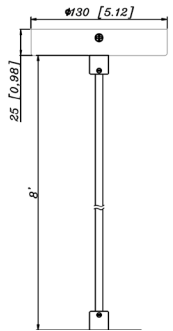

## FACTORY-INSTALLED OPTION:

OPT-EM-8120AC

**ACCESSORIES:**

5.12" (W) X 8.98" (H)

CMC4-MCTP-DD-BK+CMC-CS-8FT-BK  
CMC4-MCTP-DD-WH+CMC-CS-8FT-WH

5.12" (W) X 8.98" (H)

5.59" (W) X 7.78" (H) X 12.2" (D)

CMC4-MCTP-DD-BK+CMC-CS-8FT-BK+CMC4-PCR  
CMC4-MCTP-DD-WH+CMC-CS-8FT-WH+CMC4-PCR

5.12" (W) X 36.98" (H)

CMC4-MCTP-DD-BK+CMC-SRK-218-5C-BK  
CMC4-MCTP-DD-WH+CMC-SRK-218-5C-WH

5.12" (W) X 8.98" (H)

6.7" (W) X 4.59" (D)

CMC4-MCTP-DD-BK+CMC-CS-8FT-BK+CMC4-WPCK-BK  
CMC4-MCTP-DD-WH+CMC-CS-8FT-WH+CMC4-WPCK-WH