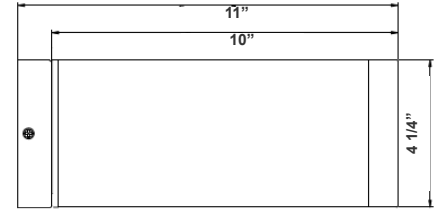

Project Name: \_\_\_\_\_

Note: \_\_\_\_\_

Type: \_\_\_\_\_

11"(H) X 4 1/4" (W) X 4"(D)

4" Cylinder, Pendant & Ceiling Cylinder Light, Aluminum Cylinder, White Aluminum Housing, Clear Glass Lens