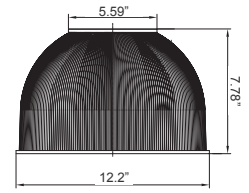

ACCESSORIES:

CMC4-MCTP-DD-BK+CMC-CS-8FT-BK
CMC4-MCTP-DD-WH+CMC-CS-8FT-WH

CMC4-MCTP-DD-BK+CMC-CS-8FT-BK+CMC4-PCR
CMC4-MCTP-DD-WH+CMC-CS-8FT-WH+CMC4-PCR

CMC4-MCTP-DD-BK+CMC-SRK-218-5C-BK
CMC4-MCTP-DD-WH+CMC-SRK-218-5C-WH

CMC4-MCTP-DD-BK+CMC-CS-8FT-BK+CMC4-WPCK-BK
CMC4-MCTP-DD-WH+CMC-CS-8FT-WH+CMC4-WPCK-WH

CMC4-MCTP-DD-BK+CMC-CS-8FT-BK+CMC4-DS14-BG
CMC4-MCTP-DD-WH+CMC-CS-8FT-WH+CMC4-DS14-WG

CMC4-MCTP-DD-BK+CMC-CS-8FT-BK+CMC4-DS14-BG
CMC4-MCTP-DD-WH+CMC-CS-8FT-WH+CMC4-DS14-WG

CMC4-MCTP-DD-BK+CMC-CS-8FT-BK+CMC4-FS14-BG
CMC4-MCTP-DD-WH+CMC-CS-8FT-WH+CMC4-FS14-WG

CMC4-MCTP-DD-BK+CMC-CS-8FT-BK+CMC4-FS14-BG
CMC4-MCTP-DD-WH+CMC-CS-8FT-WH+CMC4-FS14-WG