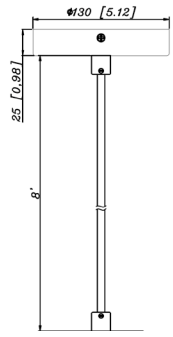

CMC-JBCK-WH
Cylinder And Pendant
Lighting J-Box Cover
Canopy For Up To 4 Pipe
Enteries, WH

FACTORY-INSTALLED OPTION:

OPT-EM-8120AC

ACCESSORIES:

5.12" (W) X 8.98" (H)

CMC6-MCTP-DD-BK+CMC-CS-8FT-BK
CMC6-MCTP-DD-WH+CMC-CS-8FT-WH

5.12" (W) X 36.98" (H)

CMC6-MCTP-DD-BK+CMC-SRK-218-5C-BK
CMC6-MCTP-DD-WH+CMC-SRK-218-5C-WH

5.12" (W) X 36.98" (H)

5.87" (W) X 0.67" (H)

CMC6-MCTP-DD-BK+CMC-SRK-218-5C-BK+CMC6-WPCK-BK
CMC6-MCTP-DD-WH+CMC-SRK-218-5C-WH +CMC6-WPCK-WH

5.12" (W) X 8.98" (H)

CMC6-MCTP-DD-BK+CMC-CS-8FT-BK+CMC6-TRM-AG
CMC6-MCTP-DD-WH+CMC-CS-8FT-WH+CMC6-TRM-BN

5.12" (W) X 8.98" (H)

5.71" (W) X 1.26" (H) X 5.71" (D)

CMC6-MCTP-DD-BK+CMC-CS-8FT-BK+CWMC6-DL32
CMC6-MCTP-DD-WH+CMC-CS-8FT-WH+CWMC6-DL32