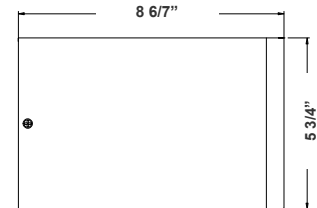

Note: _____

Type: _____

8 6/7"(H) X 5 3/4" (W) X 6" (D)

6" Cylinder, Pendant & Ceiling Cylinder Light, Aluminum
Cylinder, White Aluminum Housing, Clear Glass Lens

Features

- Multi CCT: Selectable Multi-CCT & Power Switches on the back of the fixture(Dual Function)
- Triac Dimmable at 120V & 0-10V Dimming at 120-277V
- 7-Year Warranty
- Aluminum Base and Glass Lens

Technical Specifications

Electrical:

- Voltage: 120-277V
- Power Factor: >0.90
- THD: <20%
- Wattage: 21W/ 28W/ 35W
- Efficacy: 75 LPW

Mechanical:

- Aluminum Housing & Glass Lens
- Suspension Cable & Canopy Set Accessories Avail.
- Universal Swivel W/ Rod Kit Accessories Avail. Ambient Operating Temperature: -13°F to 113°F
- Rated life: 70,000 hrs
- IP Rating: IP40 suitable for damp locations