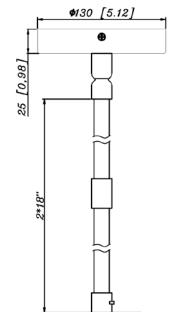

CMC-JBCK-WH
Cylinder And Pendant
Lighting J-Box Cover
Canopy For Up To 4 Pipe
Enteries, WH

FACTORY-INSTALLED OPTION:

OPT-EM-8120AC

ACCESSORIES:

5.12" (W) X 8.98" (H)

CMC6-MCTP-DD-BK+CMC-CS-8FT-BK
CMC6-MCTP-DD-WH+CMC-CS-8FT-WH

5.12" (W) X 36.98" (H)

CMC6-MCTP-DD-BK+CMC-SRK-218-5C-BK
CMC6-MCTP-DD-WH+CMC-SRK-218-5C-WH

5.12" (W) X 36.98" (H)

5.87" (W) X 0.67" (H)

CMC6-MCTP-DD-BK+CMC-SRK-218-5C-BK+CMC6-WPCK-BK
CMC6-MCTP-DD-WH+CMC-SRK-218-5C-WH +CMC6-WPCK-WH

5.12" (W) X 8.98" (H)

CMC6-MCTP-DD-BK+CMC-CS-8FT-BK+CMC6-TRM-AG
CMC6-MCTP-DD-WH+CMC-CS-8FT-WH+CMC6-TRM-BN

5.12" (W) X 8.98" (H)

5.71" (W) X 1.26" (H) X 5.71" (D)

CMC6-MCTP-DD-BK+CMC-CS-8FT-BK+CWMC6-DL32
CMC6-MCTP-DD-WH+CMC-CS-8FT-WH+CWMC6-DL32