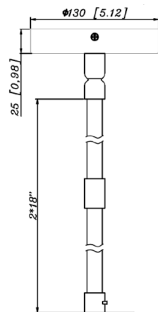

CMC-JBCK-WH
Cylinder And Pendant
Lighting J-Box Cover
Canopy For Up To 4 Pipe
Enteries, WH

FACTORY-INSTALLED OPTION:

OPT-EM-8120AC

ACCESSORIES:

5.12" (W) X 8.98" (H)

CMC6-MCTP-DD-BK+CMC-CS-8FT-BK
CMC6-MCTP-DD-WH+CMC-CS-8FT-WH

5.12" (W) X 36.98" (H)

CMC6-MCTP-DD-BK+CMC-SRK-218-5C-BK
CMC6-MCTP-DD-WH+CMC-SRK-218-5C-WH

5.12" (W) X 36.98" (H)

5.87" (W) X 0.67" (H)

CMC6-MCTP-DD-BK+CMC-SRK-218-5C-BK+CMC6-WPCK-BK
CMC6-MCTP-DD-WH+CMC-SRK-218-5C-WH +CMC6-WPCK-WH

5.12" (W) X 8.98" (H)

CMC6-MCTP-DD-BK+CMC-CS-8FT-BK+CMC6-TRM-AG
CMC6-MCTP-DD-WH+CMC-CS-8FT-WH+CMC6-TRM-BN

5.12" (W) X 8.98" (H)

5.71" (W) X 1.26" (H) X 5.71" (D)

CMC6-MCTP-DD-BK+CMC-CS-8FT-BK+CWMC6-DL32
CMC6-MCTP-DD-WH+CMC-CS-8FT-WH+CWMC6-DL32