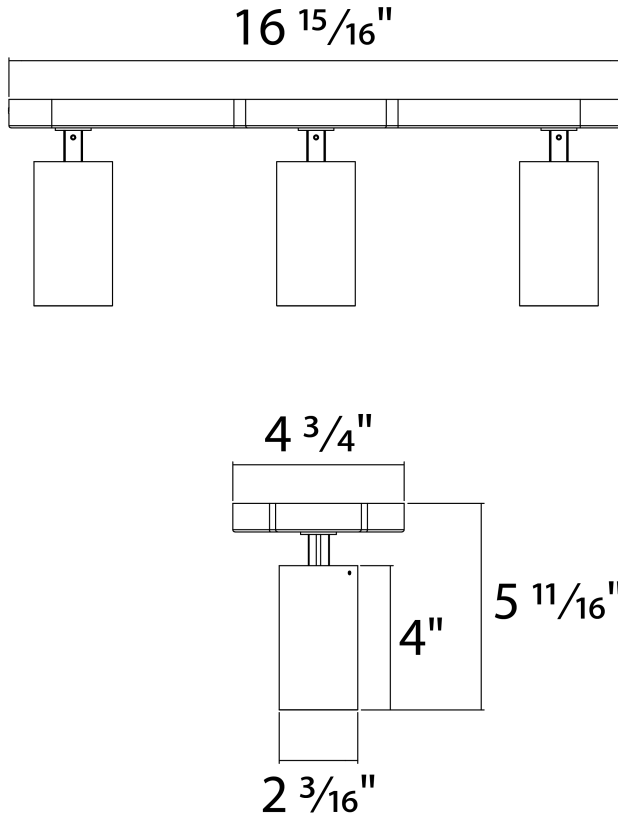

Dimensions

Ordering Matrix

Family	Size	Mounting	Color Temp	Optics	Finish	Driver
COL	18	LM3				
	6 = Single 6W Lamp Head 12 = Two 6W Lamp Heads 18 = Three 6W Lamp Heads	Blank = H-Track Mount RM = Semi-Recessed Mount Mono SM = Surface Mount Mono SM2 = Round Ceiling Mount 2 Lamps SM3 = Round Ceiling Mount 3 Lamps LM2 = Linear Ceiling Mount 2 Lamps LM3 = Linear Ceiling Mount 3 Lamps	Blank = 3000/4000/5000K CCT Adjustable	Blank = 36°	Blank = White Housing/Gold Reflecto B = Black Housing/Gold Reflector	Blank = 120V, TRIAC Dimming