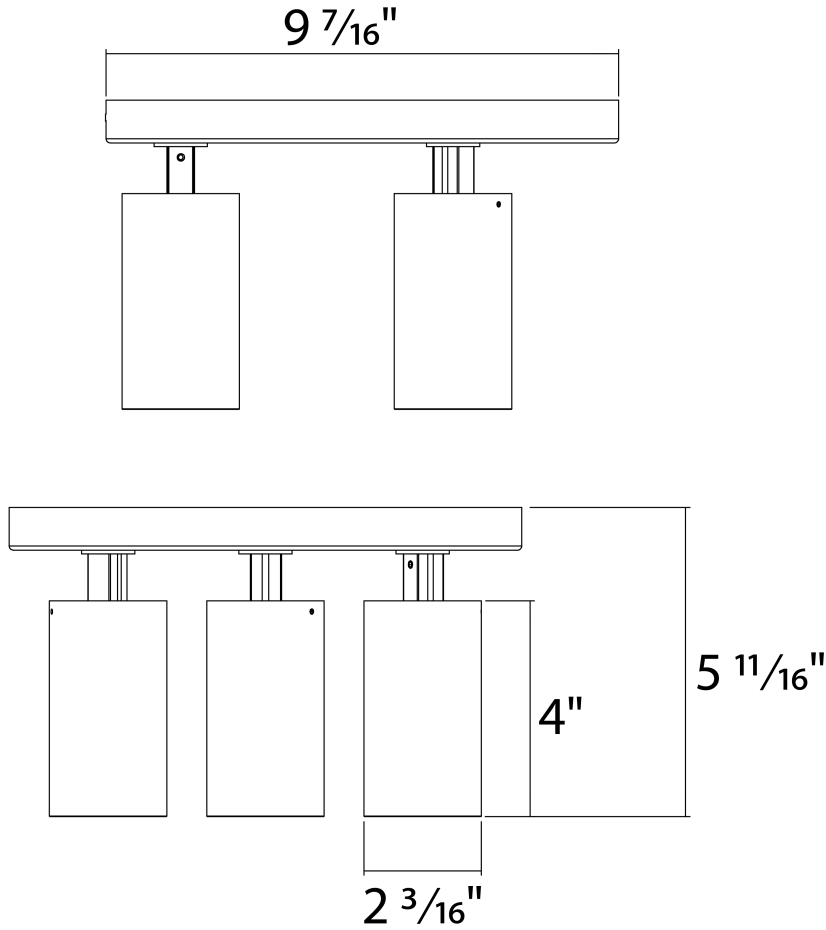

Dimensions

Ordering Matrix

Family	Size	Mounting	Color Temp	Optics	Finish	Driver
COL	18	SM3				
	6 = Single 6W Lamp Head 12 = Two 6W Lamp Heads 18 = Three 6W Lamp Heads	Blank = H-Track Mount RM = Semi-Recessed Mount Mono SM = Surface Mount Mono SM2 = Round Ceiling Mount 2 Lamps SM3 = Round Ceiling Mount 3 Lamps LM2 = Linear Ceiling Mount 2 Lamps LM3 = Linear Ceiling Mount 3 Lamps	Blank = 3000/4000/5000K CCT Adjustable	Blank = 36°	Blank = White Housing/Gold Reflecto B = Black Housing/Gold Reflector	Blank = 120V, TRIAC Dimming