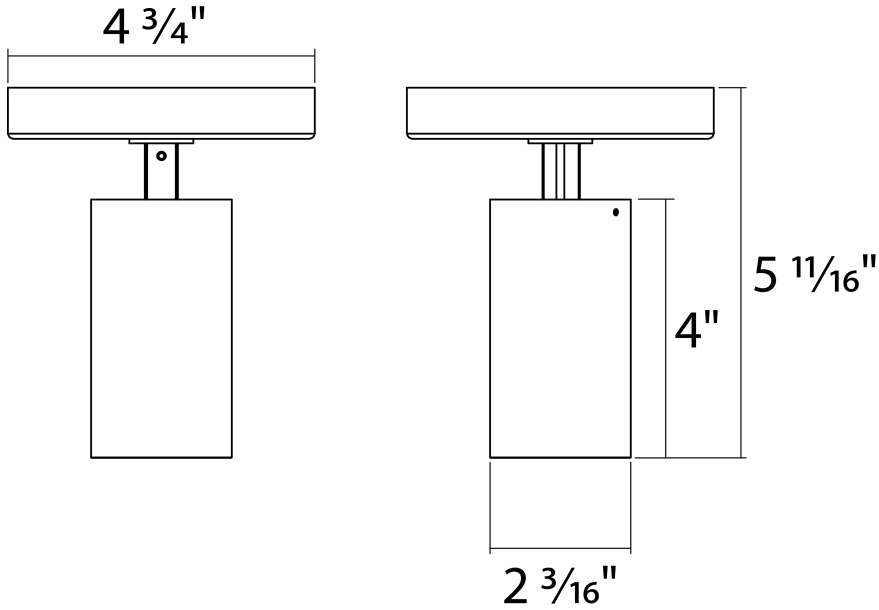

Dimensions

Ordering Matrix

Family	Size	Mounting	Color Temp	Optics	Finish	Driver
COL	6	SM			B	
	<b>6</b> = Single 6W Lamp Head <b>12</b> = Two 6W Lamp Heads <b>18</b> = Three 6W Lamp Heads	<b>Blank</b> = H-Track Mount <b>RM</b> = Semi-Recessed Mount Mono <b>SM</b> = Surface Mount Mono <b>SM2</b> = Round Ceiling Mount 2 Lamps <b>SM3</b> = Round Ceiling Mount 3 Lamps <b>LM2</b> = Linear Ceiling Mount 2 Lamps <b>LM3</b> = Linear Ceiling Mount 3 Lamps	<b>Blank</b> = 3000/4000/5000K CCT Adjustable	<b>Blank</b> = 36°	<b>Blank</b> = White Housing/Gold Reflecto <b>B</b> = Black Housing/Gold Reflector	<b>Blank</b> = 120V, TRIAC Dimming