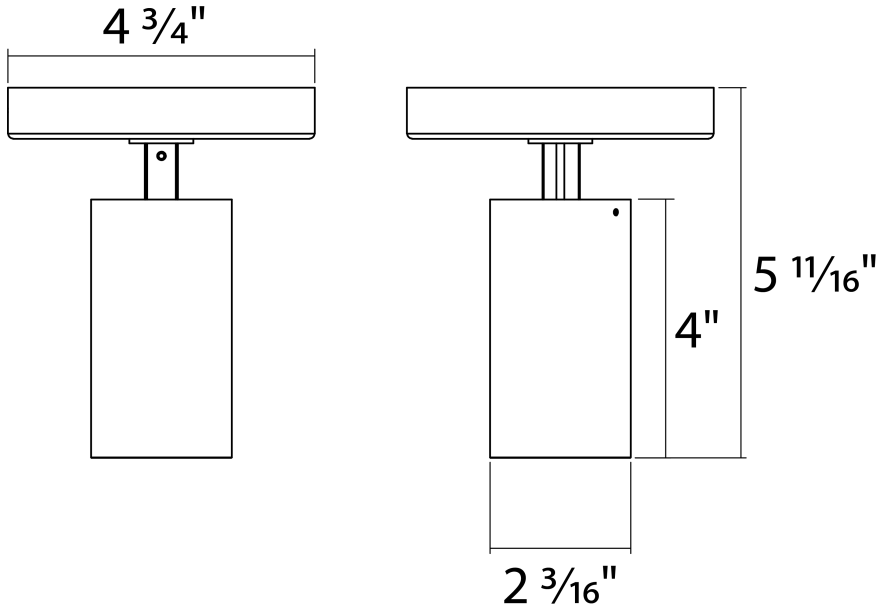

Dimensions

Ordering Matrix

Family	Size	Mounting	Color Temp	Optics	Finish	Driver
COL	6	SM				
	6 = Single 6W Lamp Head 12 = Two 6W Lamp Heads 18 = Three 6W Lamp Heads	Blank = H-Track Mount RM = Semi-Recessed Mount Mono SM = Surface Mount Mono SM2 = Round Ceiling Mount 2 Lamps SM3 = Round Ceiling Mount 3 Lamps LM2 = Linear Ceiling Mount 2 Lamps LM3 = Linear Ceiling Mount 3 Lamps	Blank = 3000/4000/5000K CCT Adjustable	Blank = 36°	Blank = White Housing/Gold Reflector B = Black Housing/Gold Reflector	Blank = 120V, TRIAC Dimming