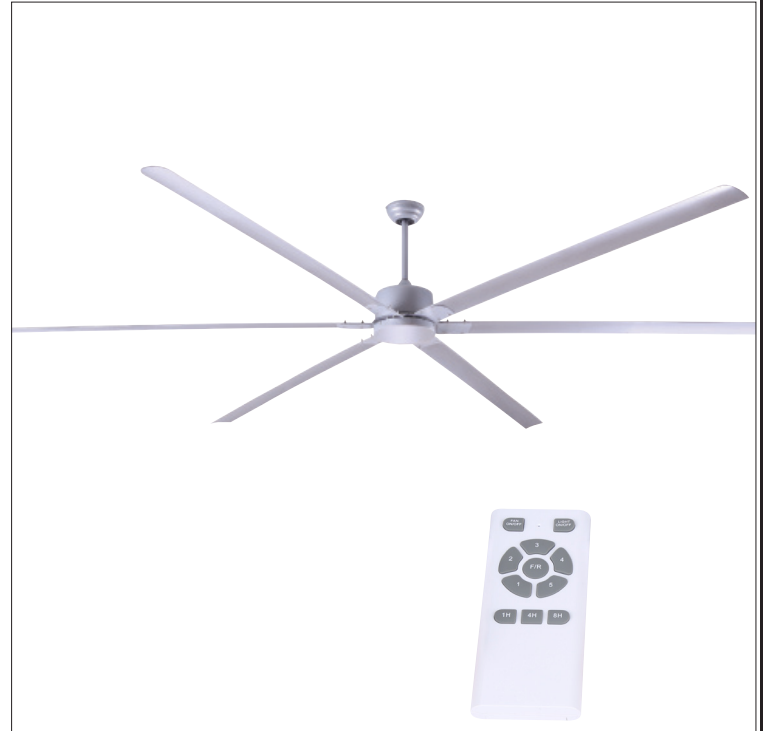

CANARM INC.

709 East Main Street, Teutopolis, IL USA 62467

Tel: 1-800-267-4427 | Fax: 1-800-263-4598

www.canarm.com

General

Size: 120"

Finish: grey, Blades: 6 aluminum blades

Zinc Ball Hanger, 48" lead wires, Downrod mount

Downrod mount height: 20 1/4"

Downrod: 12", OD: 1" (also available: 24" and 36" downrods)

DC Motor size: 172mm x 22mm, 120Volt

Floor area coverage: 2500 sq.ft. @ 20'

Hand held remote control DCQ 012

with wall mounting bracket included

Remote control functions:

fan: 5 speeds, on/off, fwd/rev

light: on/off/dimmer, 3 timer options

Performance at High Speed:

69 RPM, 20693 CFM, 335 CFM/W, 61.8 WATTS, 0.9 AMPS

Efficiency: 565 CFM/W

Performance at Low Speed:

32 RPM, 11087 CFM, 1827 CFM/W, 9.1 WATTS, 0.1 APMS

Efficiency: 487 CFM/W

Available LED light kit: LK-CPPG, 1000 lumens

Packaging

Colour box: 56.77" x 10.75 x 11.60" (1442 x 273 x 295mm)

Colour box weight: 35.2 lbs (15.97 kgs)

Warranty & Safety Standards

Warranty: Motor - Limited 5 year

Fixture - Limited 1 year

cCSAus

Rated for damp locations

Fan blades must be at a minimum of 10 feet from the floor

TITLE 20 compliant

WARNING: The use of this product can expose you to chemicals including Cadmium, which is known to the State of California to cause cancer, and Lead, which is known to the State of California to cause birth defects and/or other reproductive harm. For more information go to www.P65Warnings.ca.gov.

Prepared for
Contact
Date
Presented by
Remarks