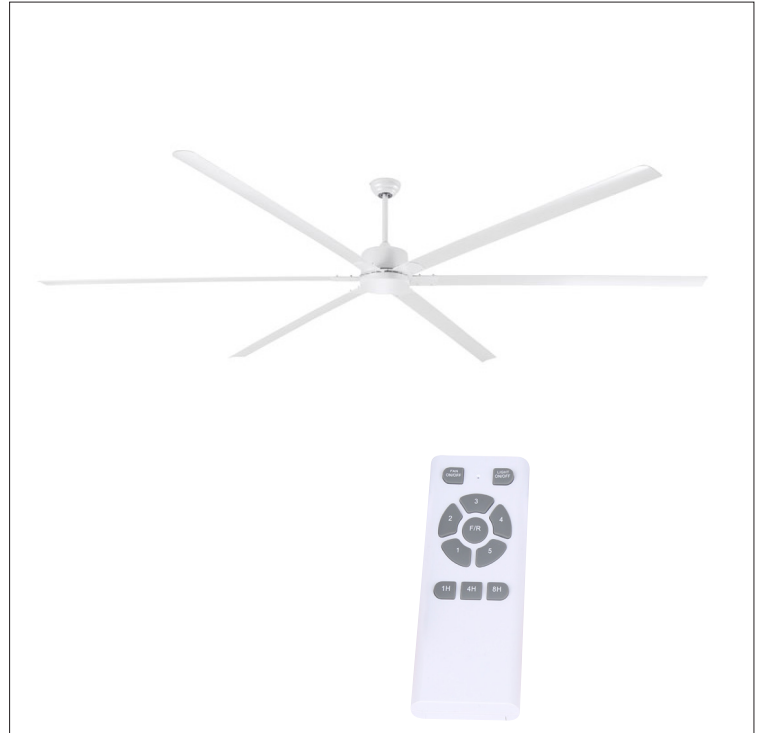

THE FANBOS

10' Ceiling fan

part # CP120WH

General

Size: 120"

Finish: white

Blades: 6 aluminum blades

Zinc Ball Hanger, 48" lead wires, Downrod mount

Downrod mount height: 20 1/4"

Downrod: 12", OD: 1" (also available: 24" and 36" downrods)

Motor size: 172mm x 22mm, DC motor, 120Volt

Floor area coverage: 2500 sq.ft. @ 20'

Hand held remote control CQ012 with wall mounting bracket included. Remote control functions:

fan: 5 speeds, on/off, fwd/rev

light: on/off/dimmer, 3 timer options

Available LED light kit: LK-CPWH, 1000 lumens

Performance at High Speed:

69 RPM, 20693 CFM, 335 CFM/W, 61.8 WATTS, 0.9 AMPS

Efficiency: 565 CFM/W

Performance at Low Speed:

32 RPM, 11087 CFM, 1827 CFM/W, 9.1 WATTS, 0.1 APMS

Efficiency: 487 CFM/W

Packaging

Colour box: 56.50" x 10.75 x 11.60" (1435 x 273 x 295mm)

Colour box weight: 38.36 lbs (17.40 kgs)

Warranty & Safety Standards

Warranty: Motor - Limited 5 year

Fixture - Limited 1 year

cCSAus

Rated for damp locations

Fan blades must be at a minimum of 10 feet from the floor

TITLE 20 compliant

WARNING: The use of this product can expose you to chemicals including Cadmium, which is known to the State of California to cause cancer, and Lead, which is known to the State of California to cause birth defects and/or other reproductive harm. For more information go to www.P65Warnings.ca.gov.

Prepared for
Contact
Date
Presented by
Remarks