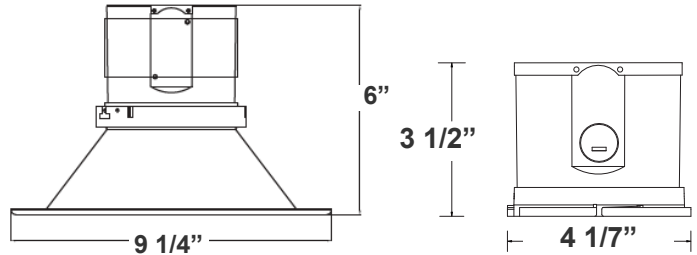

9 1/4"(L) X 6" (H)

Ideal for hotel, offices, retail outlets, restaurant, parking garages, conference room, education facilities and more.

Features

- 8" Haze & White Finish TRIM
- MCTP: The Switch Is On The Light Engine
- Mounting Options: Recessed
- 5-Year Warranty
- Lifespan: 50,000 hrs.

Technical Specifications

Electrical:

- Voltage: 120-277VAC 50/60Hz
- Wattage: 27W/34W/40W
- Power factor: >0.90
- Efficacy: 80 LPW

Mechanical:

- 8" Haze & White Finish TRIM
- Mounting Options: Recessed
- Temperature Rating: Designed to Operate in Temperatures 113°F
- Housing Not Required. Two Spring Clips To Hold The Fixture In Place
- No IC-Rated
- Suitable for Damp Locations
- 5-Year Warranty