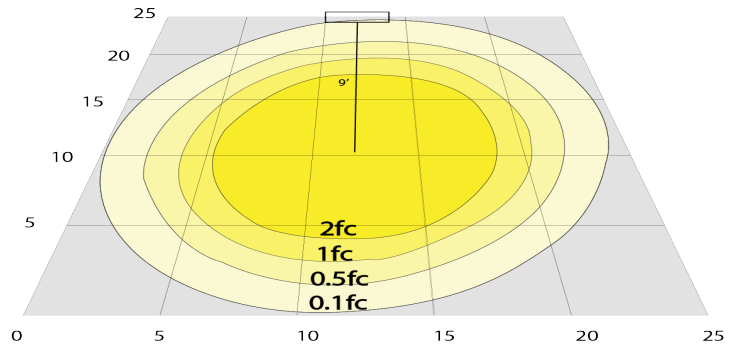

Phone: (877) 805-2252 | Fax: (877) 805-2252
www.westgatemfg.com

Photometrics: CRLC8-40W-MCTP-D

BUG Rating: B1-U1-G0

40W 5000K, Area 25' x 25' Mounting Height: 9'

Other Views:

Hazel

CRLC-EGN-40W-MCTP-D

CRLC-TRM-8