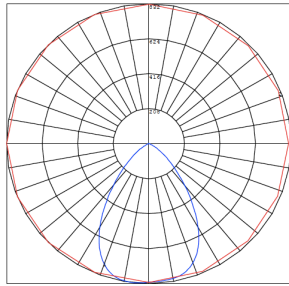

Phone: (877) 805-2252 | Fax: (877) 805-2252
www.westgatemfg.com

Photometrics: CRLC8-40W-MCTP-D

BUG Rating: B1-U1-G0

40W 5000K, Area 25' x 25' Mounting Height: 9'

Other Views:

Hazel

CRLC-EGN-40W-MCTP-D

CRLC-TRM-8