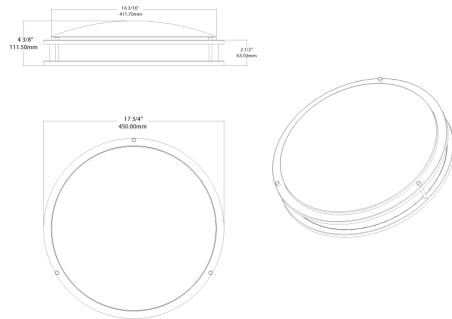

**Installation**

**Mounting:**

Surface mount

**Technical Specifications (continued)****Construction****Size:**  
18"**Shape:**  
Round**Finish:**  
White w/brushed nickel ring**Trim Style:**  
Smooth**Lens Finish:**  
Frosted**Lens:**  
Polycarbonate light diffuser distributes light evenly and smoothly for general lighting applications**Compliance****Listings:**  
UL Listed**Environment:**  
Suitable for use indoors and outdoors in dry, damp, or wet environments.**IC Rated:**  
No**Air Tight:**  
No**Energy Star Approved:**  
This product is ENERGY STAR® Certified.**DLC Listed:**  
No**Certification Model Number:**  
DLS0104(CRVFAD-18R-32-9CCT-120-BN)**California Title 20 Compliant:**  
Can be used to conform with the requirements of California Title 20**California Title 24 JA8 Compliant:**  
Can be used to conform with the requirements of California Title 24 Part 6**California Energy Commission (CEC) Status:**  
Lawful for Sales in California**NEC Compliant:**  
Suitable for use in closets. Compliant with NEC Sec. 410.16 (A)(1) and 410.16 (C1).**IESNA LM-79 & LM-80 Testing:**

## Dimensions