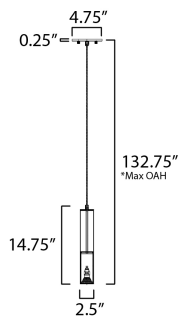

**PRODUCT DESCRIPTION**

Machined Aluminum tubes of Black, Polished Chrome, or Brass suspend within clear glass overlays. An LED GU10 bulb is recessed within the metal tube providing great directional lighting. Available as a single pendant or as a 4-Light linear pendant and compatible with the 120V canopy kits sold separately.

\*max overall height

**MEASUREMENTS**

DIMENSION : 2.5" L x 2.5" W x 14.75" H  
 MAX OAH : 132.75" OAH  
 HANGING WEIGHT : 1.8 lb

**LAMPING**

INPUT VOLTAGE : 120V  
 LUMENS : 700 Rated (450 Del.)  
 BULB : 1 x 7W LED GU10 , 7W Total  
 BULB INCLUDED : (Included)  
 DIMMABLE : Triac  
 CRI : 90 CRI  
 COLOR\_TEMP : 3000K