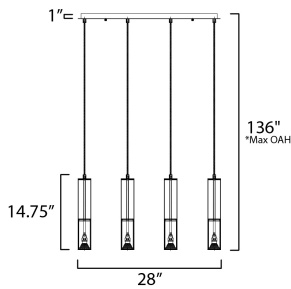

PRODUCT DESCRIPTION

Machined Aluminum tubes of Black, Polished Chrome, or Brass suspend within clear glass overlays. An LED GU10 bulb is recessed within the metal tube providing great directional lighting. Available as a single pendant or as a 4-Light linear pendant and compatible with the 120V canopy kits sold separately.

MEASUREMENTS

DIMENSION : 28" L x 6" W x 14.75" H
 MAX OAH : 136" OAH
 CANOPY : 6" W x 1" H x 28" L
 HANGING WEIGHT : 9.5 lb

LAMPING

INPUT VOLTAGE : 120V
 LUMENS : 2,200 Rated (1,280 Del.)
 BULB : 4 x 7W LED GU10 , 7W Total
 BULB INCLUDED : (Included)
 DIMMABLE : Triac
 CRI : 90 CRI
 COLOR_TEMP : 3000K

*max overall height

FINISHES OPTION

-  Black
-  Polished Chrome
-  Satin Brass

GLASS

Clear 24

MATERIAL

Steel + Aluminum + Glass

RATINGS