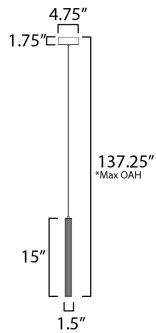

PRODUCT DESCRIPTION

A central, cylinder diffuser of opal white acrylic diffuses LED lighting within a cavity of thin ribbed glass of various lengths. Both imaginative and functional, the bright pendants encase an additional down light recessed within a Polished Chrome, Naturally Aged Brass or Matte Black housing casting light downward.

*max overall height

MEASUREMENTS

DIMENSION : 1.5" L x 1.5" W x 14.5" H
 MAX OAH : 137.25" OAH
 CANOPY : 4.75" W x 1.75" H x 4.75" L
 HANGING WEIGHT : 2.2046 lb

LAMPING

INPUT VOLTAGE : 120-277V
 LUMENS : 800 Rated (600 Del.)
 BULB : 1 x 10W LED DC Integrated , 10W Total
 BULB INCLUDED : (Integrated)
 DIMMABLE : Universal 3-in-1
 CRI : 90 CRI
 COLOR_TEMP : 3000K