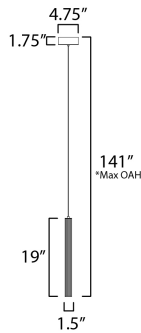

PRODUCT DESCRIPTION

A central, cylinder diffuser of opal white acrylic diffuses LED lighting within a cavity of thin ribbed glass of various lengths. Both imaginative and functional, the bright pendants encase an additional down light recessed within a Polished Chrome, Naturally Aged Brass or Matte Black housing casting light downward.

*max overall height

MEASUREMENTS

DIMENSION : 1.5" L x 1.5" W x 18.5" H
 MAX OAH : 141" OAH
 CANOPY : 4.75" W x 1.75" H x 4.75" L
 HANGING WEIGHT : 2.42506 lb

LAMPING

INPUT VOLTAGE : 120-277V
 LUMENS : 1,000 Rated (800 Del.)
 BULB : 1 x 12.5W LED DC Integrated , 12W Total
 BULB INCLUDED : (Integrated)
 DIMMABLE : Universal 3-in-1
 CRI : 90 CRI
 COLOR_TEMP : 3000K