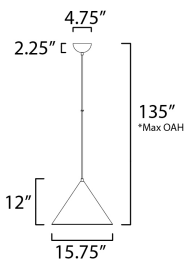

*max overall height

MEASUREMENTS

- DIMENSION : 15.75" L x 15.75" W x 11.25" H
- MAX OAH : 136" OAH
- CANOPY : 4.75" W x 2.5" H x 4.75" L
- HANGING WEIGHT : 4.65 lb

LAMPING

- INPUT VOLTAGE : 120V
- LUMENS : 2,660 Rated (1,600 Del.)
- BULB : 1 x 38W LED AC Integrated , 38W Total
- BULB INCLUDED : (Integrated)
- DIMMABLE : ELV
- CRI : 90+ CRI
- COLOR_TEMP : 3000K