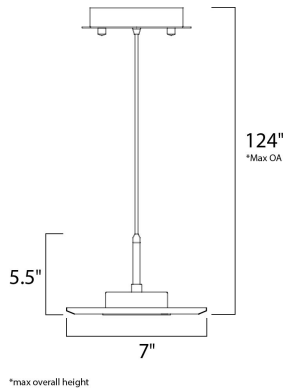

**MEASUREMENTS**

DIMENSION : 7" W x 5.5" H  
 MAX OAH : 124" OAH  
 HANGING WEIGHT : 3.12 lb

**LAMPING**

INPUT VOLTAGE : 120V  
 LUMENS : 240 Rated  
 BULB : 3 x 1W LED PCB Integrated , 3W Total  
 BULB INCLUDED : (Integrated)  
 DIMMABLE : No  
 COLOR\_TEMP : 3000K