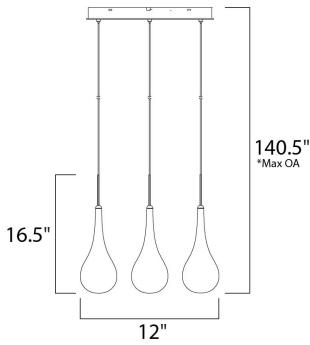

**PRODUCT DESCRIPTION**

The new Larmes features an extended profile Clear glass shade that screws on to a Satin Nickel mount. Long life G4 LED offers considerable light with dimming capabilities.

\*max overall height

**MEASUREMENTS**

- DIMENSION : 12" L x 12" W x 16.5" H
- MAX OAH : 140.5" OAH
- CANOPY : 16.33" W x 1" H x 16.33" L
- HANGING WEIGHT : 13.5 lb

**LAMPING**

- INPUT VOLTAGE : 120V
- LUMENS : 945 Rated
- BULB : 9 x 1.5W LED 12V G4 , 14W Total
- BULB INCLUDED : (Included)
- DIMMABLE : Electronic Low Voltage (ELV)
- CRI : 80+ CRI
- COLOR\_TEMP : 3000K