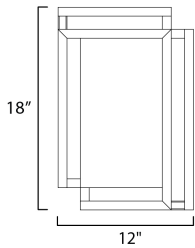

PRODUCT DESCRIPTION

A cubist work of art, the Penrose collection carefully calculates the structural form of a cube space when corners do not meet. This tracery of this shape is emphasized by its dedicated LED light source housed within aluminum channels and then cast in various directions. Available in Matte Black or Gold, this series is a feat of human engineering in design. Translating a mathematical challenge into a sculptural work of art with the function of delivering light to interior spaces.

MEASUREMENTS

DIMENSION : 12" W x 18" H x 4.5" Ext
 MAX OAH :
 CANOPY : 8" W x 1.5" H x 14" L
 HANGING WEIGHT : 6.6 lb

LAMPING

INPUT VOLTAGE : 120V
 LUMENS : 1,840 Rated (470 Del.)
 BULB : 1 x 23W LED PCB Integrated , 23W Total
 BULB INCLUDED : (Integrated)
 DIMMABLE : Triac CL
 CRI : 90 CRI
 COLOR_TEMP : 3000K