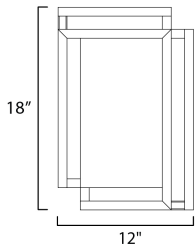

PRODUCT DESCRIPTION

A cubist work of art, the Penrose collection carefully calculates the structural form of a cube space when corners do not meet. This tracery of this shape is emphasized by its dedicated LED light source housed within aluminum channels and then cast in various directions. Available in Matte Black or Gold, this series is a feat of human engineering in design. Translating a mathematical challenge into a sculptural work of art with the function of delivering light to interior spaces.

MEASUREMENTS

DIMENSION : 12" W x 18" H x 4.5" Ext
 MAX OAH :
 CANOPY : 8" W x 1.5" H x 14" L
 HANGING WEIGHT : 6.6 lb

LAMPING

INPUT VOLTAGE : 120V
 LUMENS : 1,840 Rated (650 Del.)
 BULB : 1 x 23W LED PCB Integrated , 23W Total
 BULB INCLUDED : (Integrated)
 DIMMABLE : Triac CL
 CRI : 90 CRI
 COLOR_TEMP : 3000K