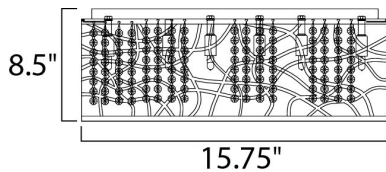

MEASUREMENTS

DIMENSION : 15.75" W x 8.75" H
 HANGING WEIGHT : 8 lb

LAMPING

INPUT VOLTAGE : 120V
 LUMENS : 3,150 Rated (2,800 Del.)
 BULB : 7 x 4W LED G9 , 28W Total
 BULB INCLUDED : (Included)
 DIMMABLE : Yes
 CRI : 80+ CRI
 COLOR_TEMP : 3000K