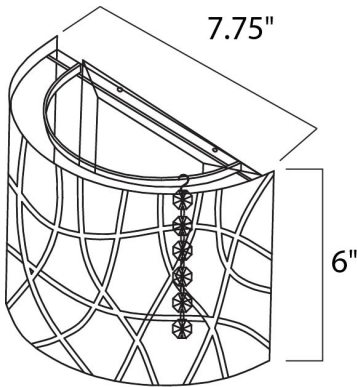

**PRODUCT DESCRIPTION**

Legendary meets contemporary with the Inca Collection. Reminiscent of the mythical tales of Incan treasures, the fixtures offer brilliantly shining crystal enclosed within a precision laser-cut sheath that cannot be duplicated. The glow of the light from within casts a beautifully radiant shine that adorns the outer permeable layer.

**MEASUREMENTS**

DIMENSION : 7.75" L x 7.8" W x 5.9" H x 4" Ext  
 MAX OAH : 6.75" W x 5.13" H  
 HANGING WEIGHT : 1.54 lb

**LAMPING**

INPUT VOLTAGE : 120V  
 LUMENS : 450 Rated (400 Del.)  
 BULB : 1 x 4W LED G9 , 4W Total  
 BULB INCLUDED : (Included)  
 DIMMABLE : Yes  
 CRI : 80+ CRI  
 COLOR\_TEMP : 3000K