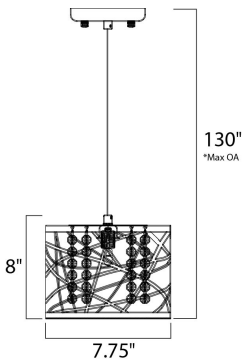

\*max overall height

**MEASUREMENTS**

- DIMENSION : 7.75" L x 7.75" W x 8" H
- MAX OAH : 125" OAH
- CANOPY : 4.7" W x 0.8" H x 4.7" L
- HANGING WEIGHT : 1.98 lb

**LAMPING**

- INPUT VOLTAGE : 120V
- LUMENS : 450 Rated (400 Del.)
- BULB : 1 x 4W LED G9 , 4W Total
- BULB INCLUDED : (Included)
- DIMMABLE : Yes
- CRI : 80+ CRI
- COLOR\_TEMP : 3000K