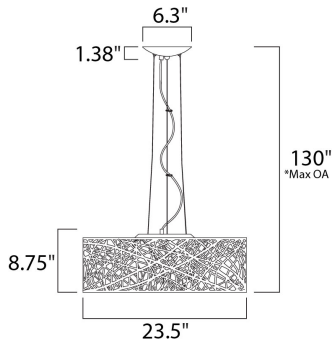

PRODUCT DESCRIPTION

Legendary meets contemporary with the Inca Collection. Reminiscent of the mythical tales of Incan treasures, the fixtures offer brilliantly shining crystal enclosed within a precision laser-cut sheath that cannot be duplicated. The glow of the light from within casts a beautifully radiant shine that adorns the outer permeable layer.

*max overall height

MEASUREMENTS

DIMENSION : 23.5" L x 23.5" W x 10" H
 MAX OAH : 125" OAH
 CANOPY : 6.3" W x 1.25" H x 6.3" L
 HANGING WEIGHT : 13.64 lb

LAMPING

INPUT VOLTAGE : 120V
 LUMENS : 4,050 Rated (3,600 Del.)
 BULB : 9 x 4W LED G9 , 36W Total
 BULB INCLUDED : (Included)
 DIMMABLE : Yes
 CRI : 80+ CRI
 COLOR_TEMP : 3000K