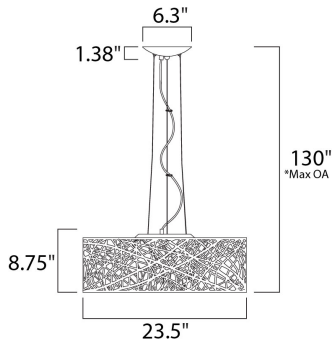

PRODUCT DESCRIPTION

Legendary meets contemporary with the Inca Collection. Reminiscent of the mythical tales of Incan treasures, the fixtures offer brilliantly shining crystal enclosed within a precision laser-cut sheath that cannot be duplicated. The glow of the light from within casts a beautifully radiant shine that adorns the outer permeable layer.

*max overall height

MEASUREMENTS

DIMENSION : 23.5" L x 23.5" W x 10" H
 MAX OAH : 125" OAH
 CANOPY : 6.3" W x 1.25" H x 6.3" L
 HANGING WEIGHT : 13.64 lb

LAMPING

INPUT VOLTAGE : 120V
 LUMENS : 4,050 Rated (3,600 Del.)
 BULB : 9 x 4W LED G9 , 36W Total
 BULB INCLUDED : (Included)
 DIMMABLE : Yes
 CRI : 80+ CRI
 COLOR_TEMP : 3000K

FINISHES OPTION

-  Bronze
-  Polished Chrome

GLASS

Clear and White 10

MATERIAL

Stainless Steel, Steel

RATINGS

cETLus
 Dry Location
 JA8 Bulb In