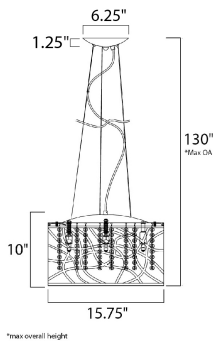

MEASUREMENTS

DIMENSION : 15.75" L x 15.75" W x 10" H
 MAX OAH : 125" OAH
 CANOPY : 6.25" W x 1.25" H
 HANGING WEIGHT : 8.58 lb

LAMPING

INPUT VOLTAGE : 120V
 LUMENS : 3,150 Rated (2,800 Del.)
 BULB : 7 x 4W LED G9 , 28W Total
 BULB INCLUDED : (Included)
 DIMMABLE : Yes
 CRI : 80+ CRI
 COLOR_TEMP : 3000K