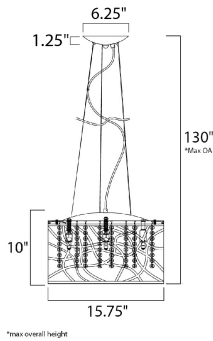

MEASUREMENTS

DIMENSION : 15.75" L x 15.75" W x 10" H
 MAX OAH : 125" OAH
 CANOPY : 6.25" W x 1.25" H
 HANGING WEIGHT : 8.58 lb

LAMPING

INPUT VOLTAGE : 120V
 LUMENS : 3,150 Rated (2,800 Del.)
 BULB : 7 x 4W LED G9 , 28W Total
 BULB INCLUDED : (Included)
 DIMMABLE : Yes
 CRI : 80+ CRI
 COLOR_TEMP : 3000K