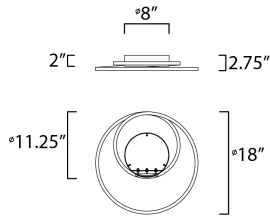

PRODUCT DESCRIPTION

This playful design of a continuous channel spiraling from the canopy to create unique lighting sculptures. LED mounted inside the channel provides ample illumination with an indirect effect.

MEASUREMENTS

DIMENSION : 18" L x 18" W x 2.75" H
 CANOPY : 8" W x 2" H x 8" L
 HANGING WEIGHT : 4 lb

LAMPING

INPUT VOLTAGE : 120V
 LUMENS : 3,710 Rated (3,200 Del.)
 BULB : 1 x 53W LED PCB Integrated , 53W Total
 BULB INCLUDED : (Integrated)
 DIMMABLE : ELV or Triac CL
 CRI : 80+ CRI
 COLOR_TEMP : 3000K

FINISHES OPTION

-  Black
-  Matte Silver

MATERIAL

Aluminum, Acrylic, Steel

RATINGS

cETLus
 Dry Location

ADDITIONAL

RATED LIFE 40000 Hours
 OPERATING TEMPERATURE:
 -20°C (-4°F), 40°C (104°F)