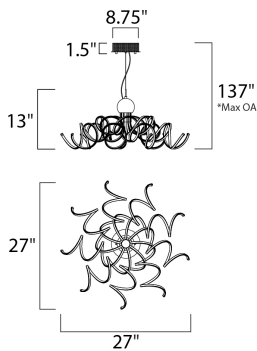

PRODUCT DESCRIPTION

This contemporary collection features a cork screw configuration of Polished Chrome metal surrounding bands of 3000K LED. This eclectic approach to lighting design is sure to please those looking for a unique source of light.

*max overall height of fixture

MEASUREMENTS

- DIMENSION : 29" L x 29" W x 13" H
- MAX OAH : 137" OAH
- CANOPY : 10" W x 2" H x 10" L
- HANGING WEIGHT : 10.78 lb

LAMPING

- INPUT VOLTAGE : 120V
- LUMENS : 5,880 Rated (4,440 Del.)
- BULB : 9 x 9.36W LED PCB Integrated , 84W Total
- BULB INCLUDED : (Integrated)
- DIMMABLE : Triac CL
- CRI : 80+ CRI
- COLOR_TEMP : 3000K