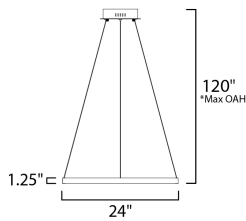

MEASUREMENTS

- DIMENSION : 23.5" L x 23.5" W x 1.25" H
- MAX OAH : 123" OAH
- CANOPY : 8.25" W x 2" H x 8.25" L
- HANGING WEIGHT : 3.3 lb

LAMPING

- INPUT VOLTAGE : 120V
- LUMENS : 2,000 Rated (1,250 Del.)
- BULB : 1 x 27W LED PCB Integrated , 27W Total
- BULB INCLUDED : (Integrated)
- DIMMABLE : Dimmable W/ WIZ compatible device or app
- CRI : 90 CRI
- COLOR_TEMP : 2700-6000K