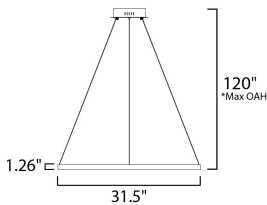

MEASUREMENTS

- DIMENSION : 31.5" L x 31.5" W x 1.25" H
- MAX OAH : 123" OAH
- CANOPY : 8.25" W x 2" H x 8.25" L
- HANGING WEIGHT : 4.4 lb

LAMPING

- INPUT VOLTAGE : 120V
- LUMENS : 3,000 Rated (1,500 Del.)
- BULB : 1 x 35W LED PCB Integrated , 35W Total
- BULB INCLUDED : (Integrated)
- DIMMABLE : Dimmable W/ WIZ compatible device or app
- CRI : 90 CRI
- COLOR_TEMP : 2700-6000K