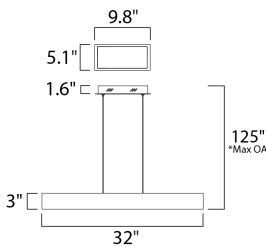

**MEASUREMENTS**

- DIMENSION : 32" L x 0.5" W x 3" H
- MAX OAH : 125" OAH
- CANOPY : 9.8" W x 1.6" H x 9.8" L
- HANGING WEIGHT : 3.37 lb

**LAMPING**

- INPUT VOLTAGE : 120V
- LUMENS : 1,330 Rated
- BULB : 1 x 19W LED PCB Integrated , 19W Total
- BULB INCLUDED : (Integrated)
- DIMMABLE : Triac CL
- CRI : 80+ CRI
- COLOR\_TEMP : 3000K