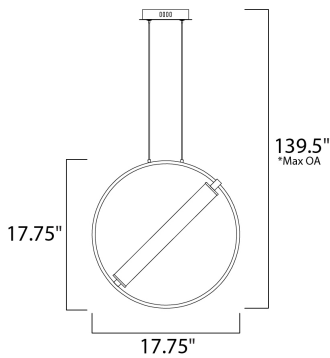

PRODUCT DESCRIPTION

A ring suspends a tube of LED light evenly diffused through opal white acrylic. A striking combination of soft gold and black bring boldness to the collection. By adjusting the rings on the chandeliers, the light element can be positioned horizontally or at an angle. The 3 light multi-pendant suspends three different size rings that can be adjusted to the height you desire.

*max overall height

MEASUREMENTS

DIMENSION : 17.75" L x 6.25" W x 17.75" H
 MAX OAH : 139.5" OAH
 HANGING WEIGHT : 2.7 lb

LAMPING

INPUT VOLTAGE : 120V
 LUMENS : 1,176 Rated (850 Del.)
 BULB : 1 x 16.8W LED PCB Integrated , 17W Total
 BULB INCLUDED : (Integrated)
 DIMMABLE : Triac CL
 CRI : 80+ CRI
 COLOR_TEMP : 3000K