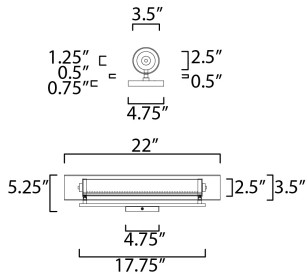

PRODUCT DESCRIPTION

Clear glass outer tube encases a white acrylic inner tube capped with polished Chrome caps creates this clean contemporary design. Powered by high output LED which is nicely diffused make this collection suitable for both residential and commercial applications.

MEASUREMENTS

DIMENSION : 22" L x 4.75" W x 5.25" H x 5.25" Ext
 BACK PLATE : 0.75" W x 0.5" H x 5.25" HCO
 HANGING WEIGHT : 2.2 lb

LAMPING

INPUT VOLTAGE : 120VV
 LUMENS : 1,600 Rated (1,400 Del.)
 BULB : 1 x 20W LED PCB Integrated , 20W Total
 BULB INCLUDED : (Integrated)
 DIMMABLE : ELV or Triac CL
 CRI : 90+ CRI
 COLOR_TEMP : 3000K
 LIGHTING_DIRECTION : Omni